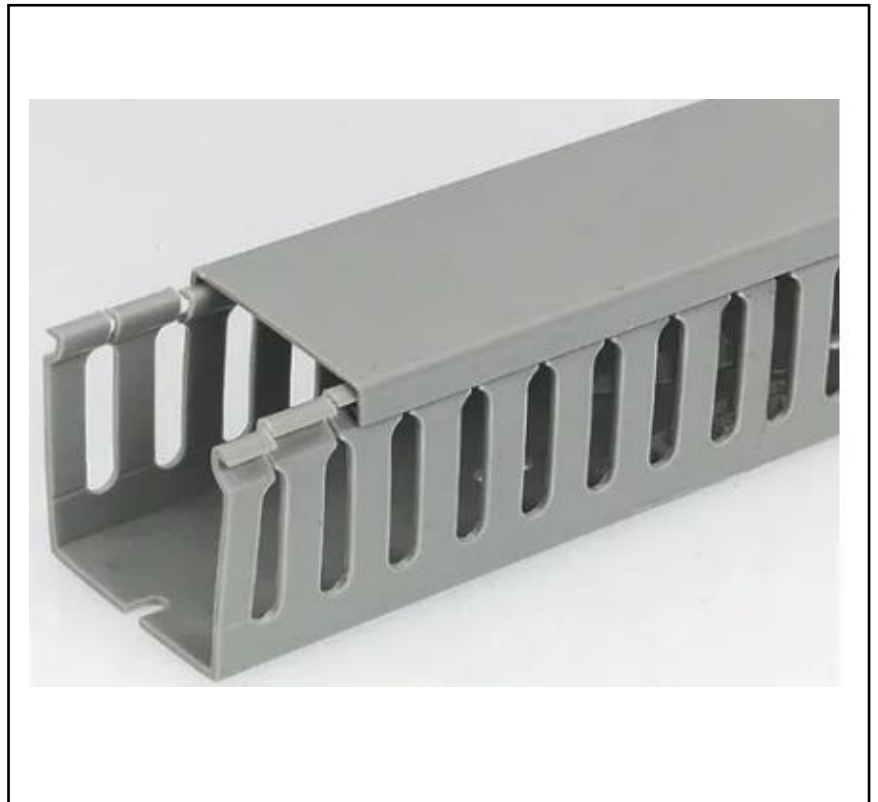

FEATURES

- Cable protection
- Slotted construction
- Significantly lower fire risk, due to self-extinguishing nature
- Slot gaps are 8mm

RS PRO Grey Slotted Panel Trunking - Open Slot, W40 mm x D60mm, L1m, PVC

RS Stock No.: 879-3731

RS Professionally Approved Products bring to you professional quality parts across all product categories. Our product range has been tested by engineers and provides a comparable quality to the leading brands without paying a premium price.