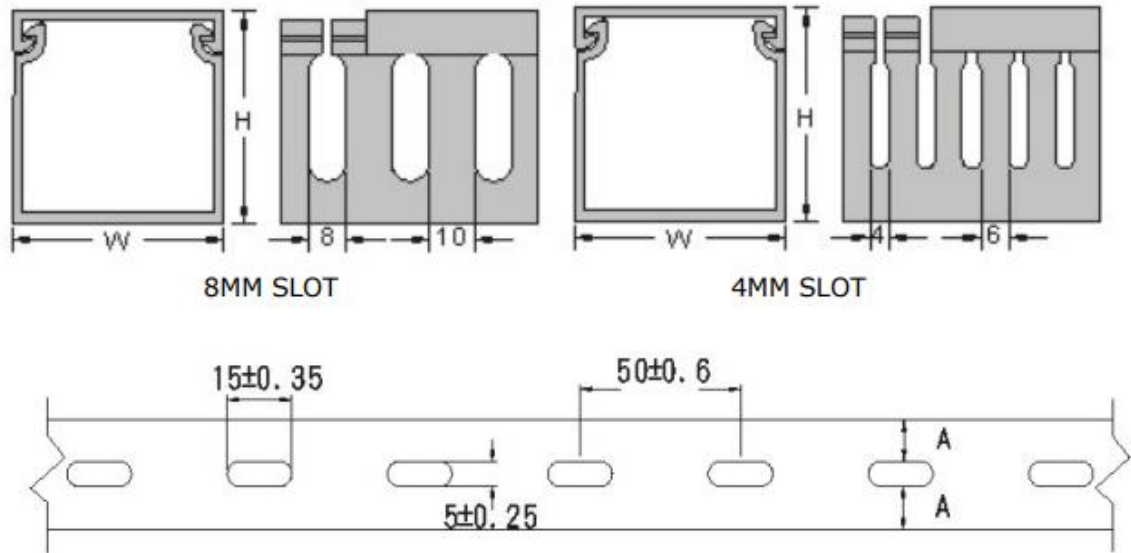

Mechanical Specifications

Length	1m
Width	40mm
Depth	60mm
Slot Type	Open
Slot Gap	8mm

Operation Environment Specifications

Operating Temperature Range	Up to 50°C
Maximum Service Temperature	85°C

Approvals

Standards Met | CSA Certified, RoHS Compliant, UL 94 V-2

RS Article No	W(mm)	H(mm)	A	Slot	Length
879-3741	40	60	17.5	4mm	1M
879-3747	40	80	17.5		
879-3750	60	80	27.5		
879-3725	40	40	17.5	8mm	
879-3731	40	60	17.5		
879-3738	40	80	17.5		
879-3744	60	80	27.5		