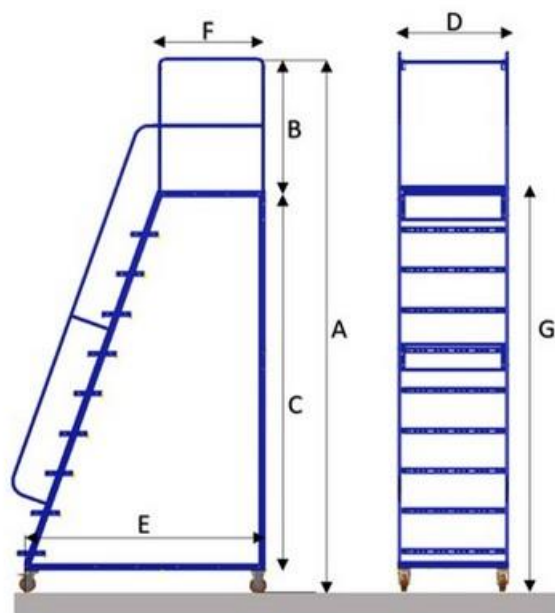

MOBILE LADDER TROLLEY (9 STEP)

Size (a): 3707mm – Overall Height

Size (b): 916mm – Handrail Height

Size (c): 2520mm – Internal Store

Size (d): 760mm – Width of Ladder

Size (e): 1669mm – Base Length

Size (f): 750mm – Deck Length

Size (g): 2791mm – Floor to Deck

Origin: Malaysia

Materials: Steels

Finishing: Epoxy Powder Coated in Blue

Wheel: 5" PU Cast Iron

Loading: Top 150kgs UDL / Bottom 350kgs UDL

Capacity: 500 kgs

Product Code: 01-MLT-2700 SET

MOBILE LADDER TROLLEY (10 STEP)

Size (a): 3982mm – Overall Height

Size (b): 916mm – Handrail Height

Size (c): 2795mm – Internal Store

Size (d): 760mm – Width of Ladder

Size (e): 1769mm – Base Length

Size (f): 750mm – Deck Length