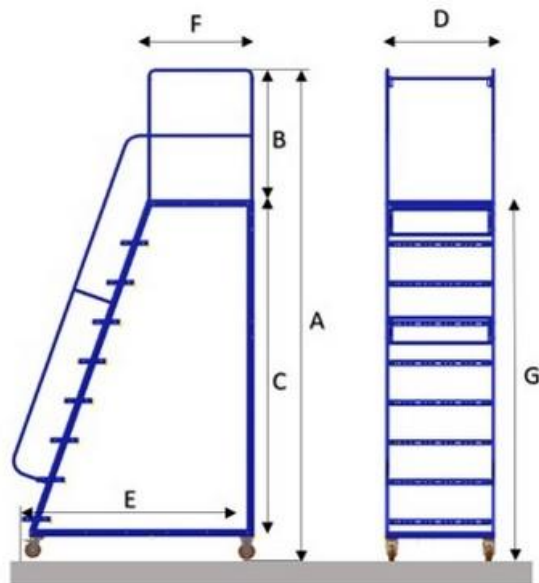

Size (g): 2518mm – Floor to Deck

Origin: Malaysia

Materials: Steels

Finishing: Epoxy Powder Coated in Blue

Wheel: 5" PU Cast Iron

Loading: Top 150kgs UDL / Bottom 350kgs UDL

Capacity: 500 kgs

Product Code: 01-MLT-2500 SET

MOBILE LADDER TROLLEY (9 STEP)

Size (a): 3707mm – Overall Height

Size (b): 916mm – Handrail Height

Size (c): 2520mm – Internal Store

Size (d): 760mm – Width of Ladder

Size (e): 1669mm – Base Length

Size (f): 750mm – Deck Length