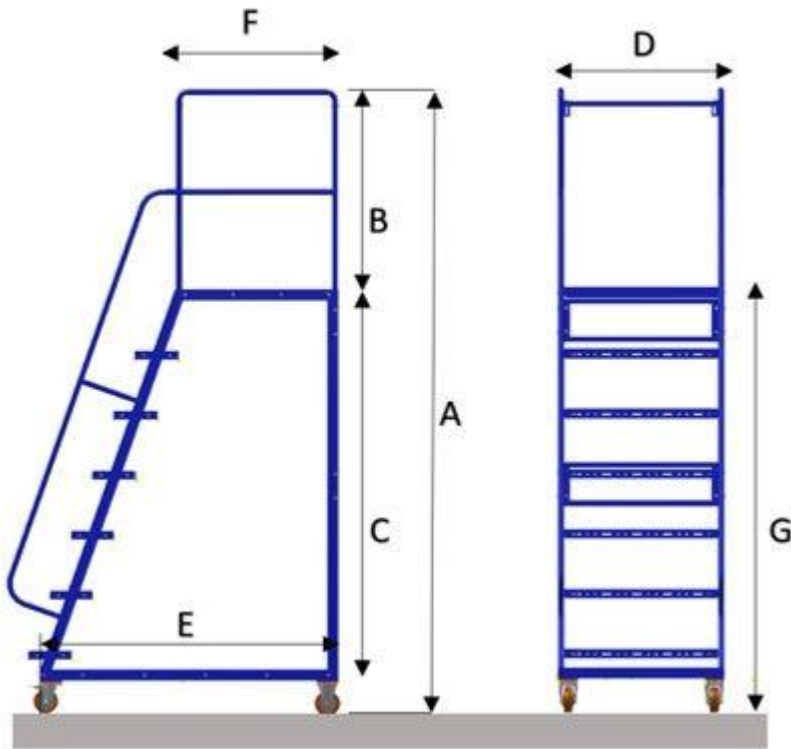

Size (g): 1691mm – Floor to Deck

Origin: Malaysia

Materials: Steels

Finishing: Epoxy Powder Coated in Blue

Wheel: 5" PU Cast Iron

Loading: Top 150kgs UDL / Bottom 350kgs UDL

Capacity: 500 kgs

Product Code: 01-MLT-1600 SET

MOBILE LADDER TROLLEY (6 STEP)

Size (a): 2868mm – Overall Height

Size (b): 916mm – Handrail Height

Size (c): 1903mm – Internal Store

Size (d): 760mm – Width of Ladder

Size (e): 1369mm – Base Length

Size (f): 750mm – Deck Length

Size (g): 1966mm – Floor to Deck

Origin: Malaysia

Materials: Steels

Finishing: Epoxy Powder Coated in Blue

Wheel: 5" PU Cast Iron

Loading: Top 150kgs UDL / Bottom 350kgs UDL

Capacity: 500 kgs

Product Code: 01-MLT-1900 SET

MOBILE LADDER TROLLEY (7 STEP)

Size (a): 3144mm – Overall Height

Size (b): 916mm – Handrail Height

Size (c): 1970mm – Internal Store

Size (d): 760mm – Width of Ladder

Size (e): 1469mm – Base Length

Size (f): 750mm – Deck Length