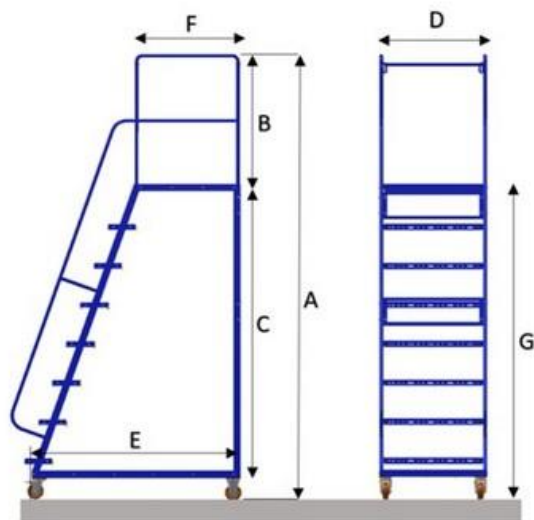

Size (g): 2241mm – Floor to Deck

Origin: Malaysia

Materials: Steels

Finishing: Epoxy Powder Coated in Blue

Wheel: 5" PU Cast Iron

Loading: Top 150kgs UDL / Bottom 350kgs UDL

Capacity: 500 kgs

Product Code: 01-MLT-2200 SET

MOBILE LADDER TROLLEY (8 STEP)

Size (a): 3434mm – Overall Height

Size (b): 916mm – Handrail Height

Size (c): 2310mm – Internal Store

Size (d): 760mm – Width of Ladder

Size (e): 1569mm – Base Length

Size (f): 750mm – Deck Length