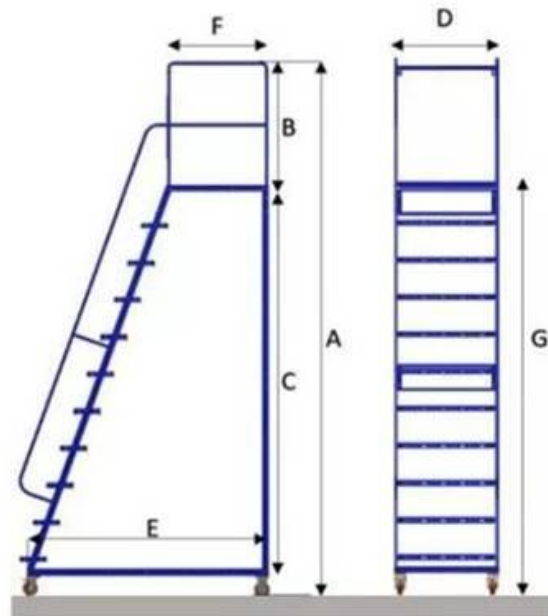

MOBILE LADDER TROLLEY (10 STEP)

Size (a): 3982mm – Overall Height

Size (b): 916mm – Handrail Height

Size (c): 2795mm – Internal Store

Size (d): 760mm – Width of Ladder

Size (e): 1769mm – Base Length

Size (f): 750mm – Deck Length

Size (g): 3066mm – Floor to Deck

Origin: Malaysia

Materials: Steels

Finishing: Epoxy Powder Coated in Blue

Wheel: 5" PU Cast Iron

Loading: Top 150kgs UDL / Bottom 350kgs UDL

Capacity: 500 kgs

Product Code: 01-MLT-3000 SET