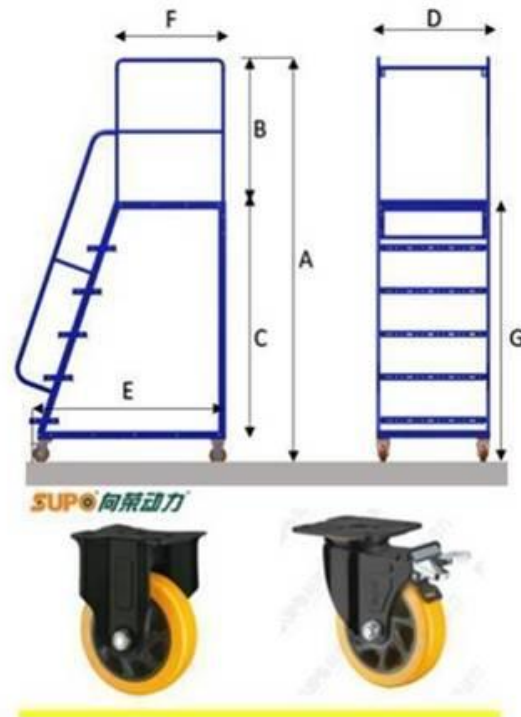

MOBILE LADDER TROLLEY (5-STEP)

Size (a): 2594mm – Overall Height

Size (b): 916mm – Handrail Height

Size (c): 1522mm – Internal Store

Size (d): 760mm – Width of Ladder

Size (e): 1269mm – Base Length

Size (f): 750mm – Deck Length

Size (g): 1691mm – Floor to Deck

Origin: Malaysia

Materials: Steels

Finishing: Epoxy Powder Coated in Blue

Wheel: 5" PU Cast Iron

Loading: Top 150kgs UDL / Bottom 350kgs UDL

Capacity: 500 kgs

Product Code: 01-MLT-1600 SET

MOBILE LADDER TROLLEY (6 STEP)

Size (a): 2868mm – Overall Height

Size (b): 916mm – Handrail Height

Size (c): 1903mm – Internal Store

Size (d): 760mm – Width of Ladder

Size (e): 1369mm – Base Length

Size (f): 750mm – Deck Length

Size (g): 1966mm – Floor to Deck

Origin: Malaysia

Materials: Steels

Finishing: Epoxy Powder Coated in Blue

Wheel: 5" PU Cast Iron

Loading: Top 150kgs UDL / Bottom 350kgs UDL

Capacity: 500 kgs

Product Code: 01-MLT-1900 SET