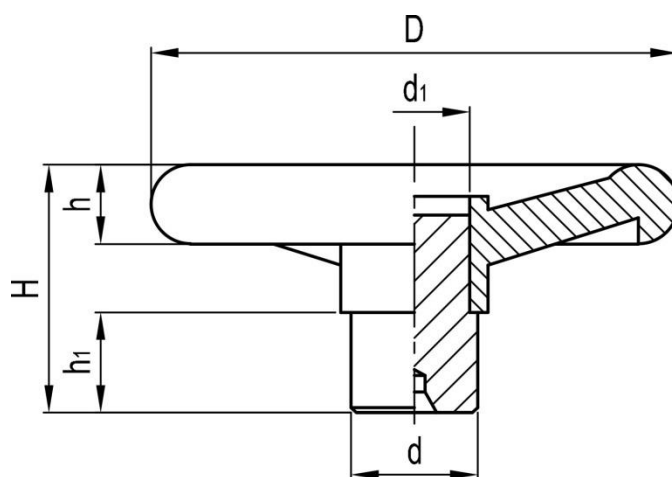

Datasheet

Four spoke handwheel, through hub

RS Stock No: 1612024

Specification

Handwheel material: Phenoplast, vegetal fibre reinforced

Zinc-plated steel visible hub with preformed punching for through-hole

ENGLISH

Stock no	D	d	d1	H	h	h1
1612018	100	24	21	47	15	17
1612019	120	25	21	49	16	15
1612021	140	28	23	54	20	17
1612022	160	32	27	56	22	21
1612023	200	40	32	72	25	25
1612024	250	50	42	82	29	29
1612025	300	52	42	95	35	30