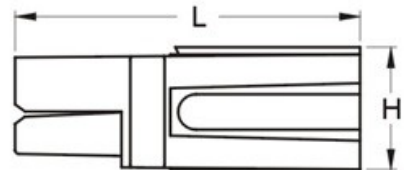

DESCRIPTION	DIMENSION inch(mm)			COLOR
	W	L	H	
HOUSING WITH A SPRING CAN BE USED WITH 120Amp SERIES CONATCTS	0.945 24	2.752 69.9	0.945 24	BLUE