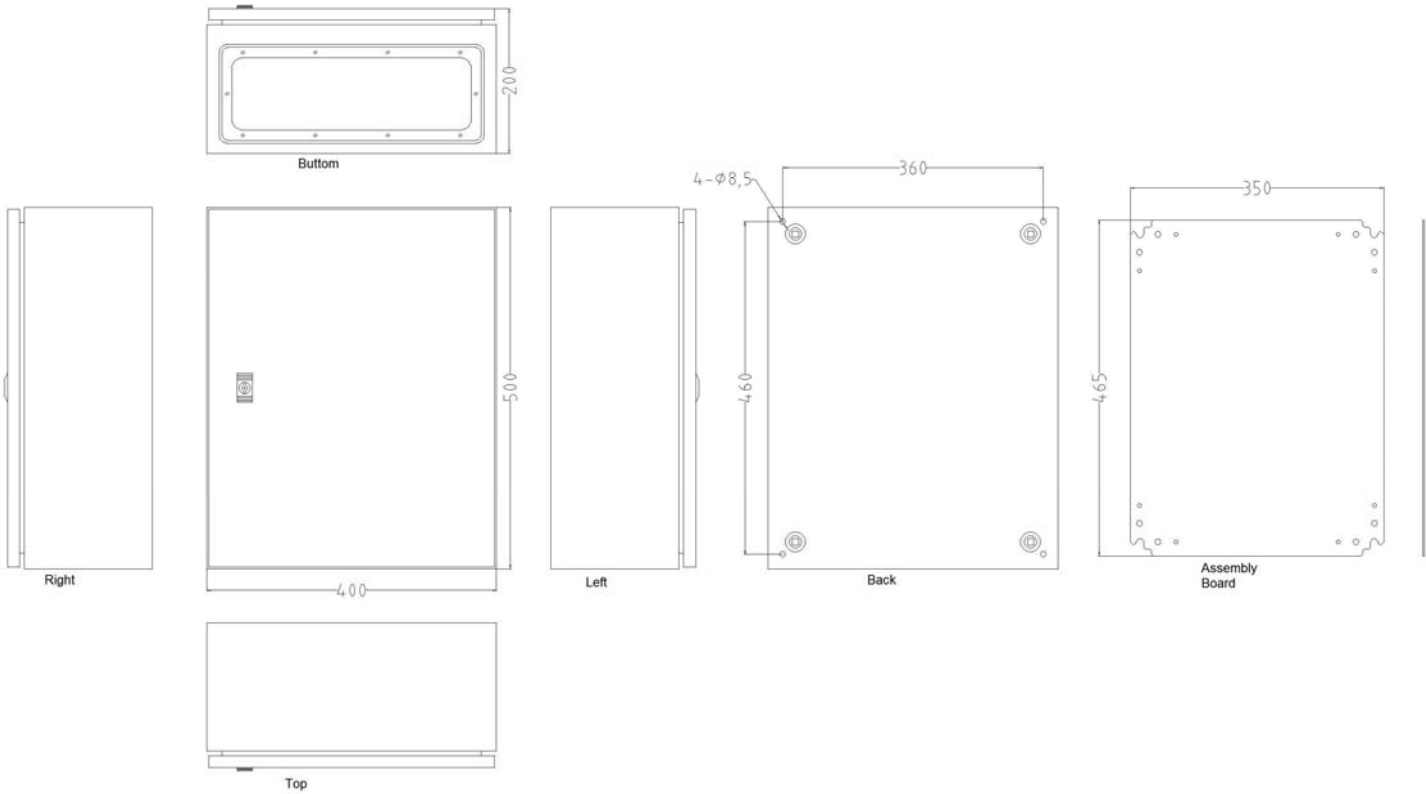

Mild Steel IP66 Wall Box, 500x400x200mm

unit: +/-0.8mm