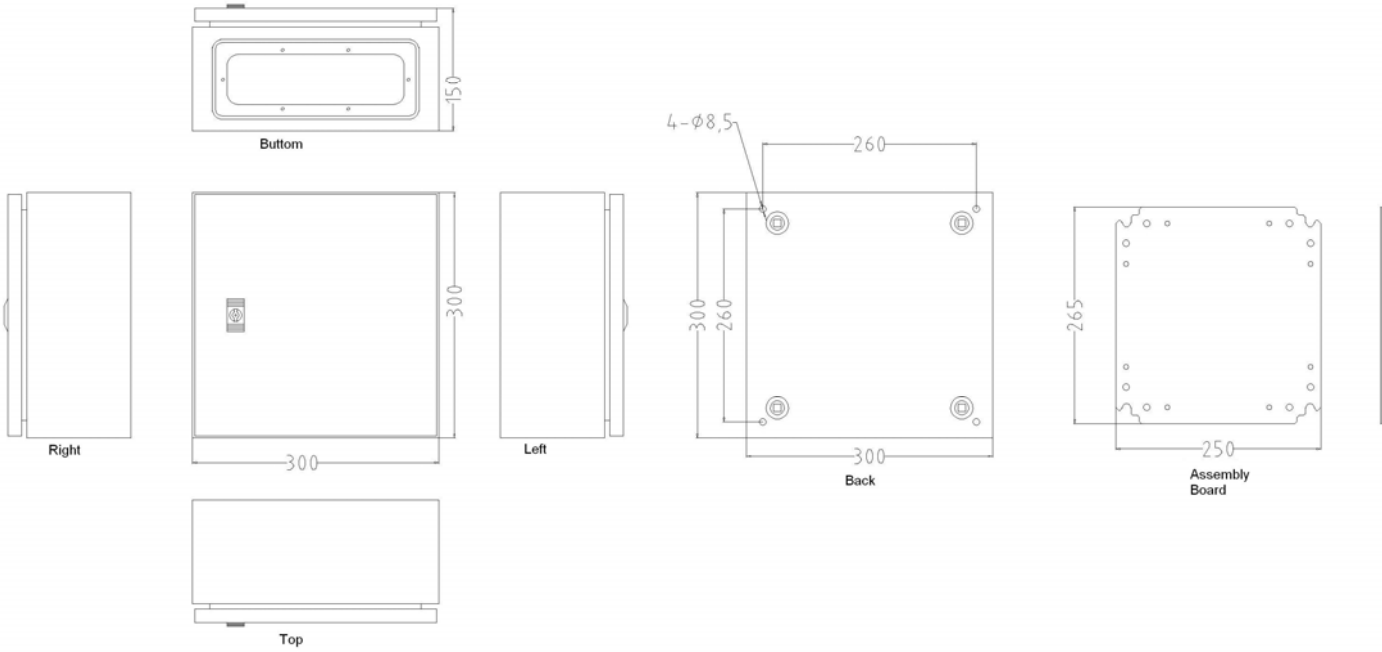

Mild Steel IP66 Wall Box, 300x300x150mm

unit: +/-0.5mm