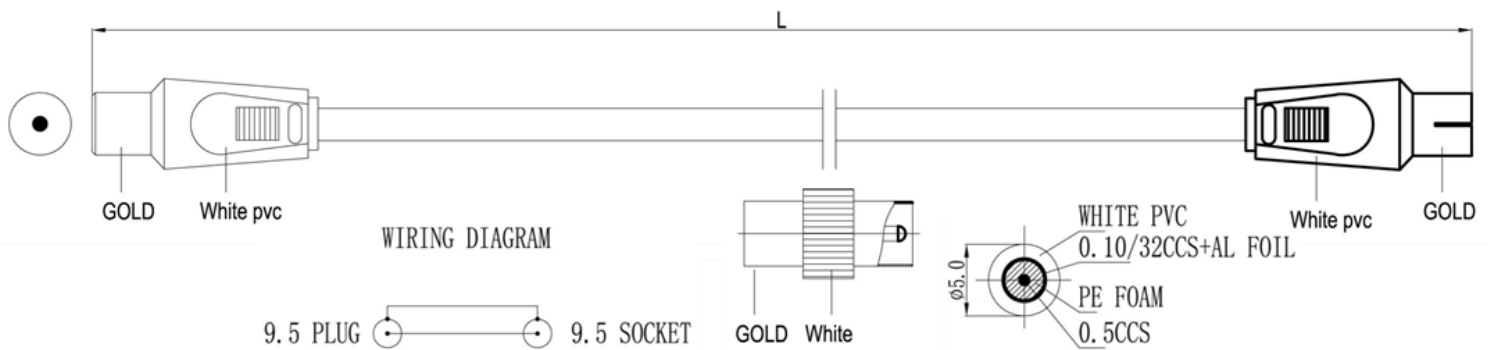

Datasheet

RS PRO 1m TV Extension Cable with Male Cable with Coupler

Stock number: 2369052

EN

The RS Pro range of TV cables are constructed of coax cable with female to female connectors, they also come supplied with a male to male coupler, all contacts are Gold flashed for a high quality finish and anti-corrosive properties.