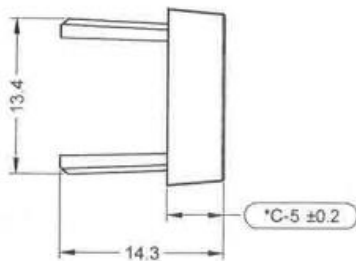

Datasheet

White Square Push Button Lens For Use With SD16 Series

RS Stock number 745-2607

Dimensions: (mm)

Specifications

Colour: White
Length: 16mm
Shape: Square Flat
Material: PMMA / PC
RoHS Compliant