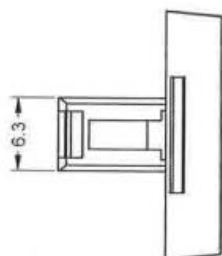

Datasheet

White Square Push Button Lens For Use With SD16 Series

RS Stock number 745-2607

Dimensions: (mm)

Specifications

Colour: White
Length: 16mm
Shape: Square Flat
Material: PMMA / PC
RoHS Compliant