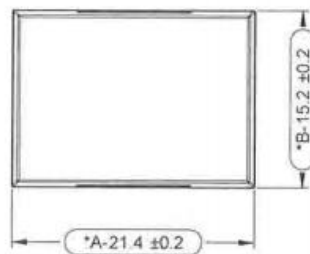

Datasheet

White Square Push Button Lens For Use With SD16 Series

RS Stock number 745-2607

Dimensions: (mm)

Specifications

Colour: White
Length: 16mm
Shape: Square Flat
Material: PMMA / PC
RoHS Compliant