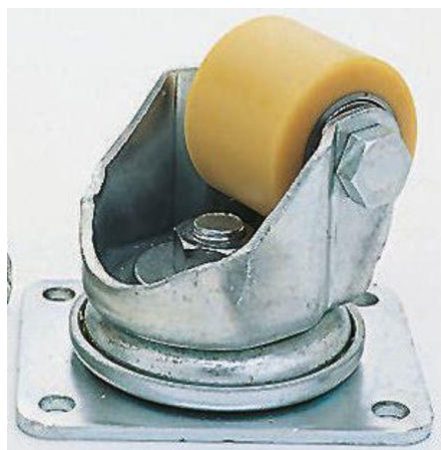

## Datasheet

Stock No: 201-2853

# RS Pro Swivel Plate Castor, 650kg

## Product Details

**Heavy Duty Pallet Polyurethane Wheeled Castors, Series KS**

A range of heavy duty pallet castors that are ideal in situations where a low working height is required.

Zinc Plated Finish

## Specifications:

Wheel Diameter	82mm
Load Capacity	650kg
Overall Height	137mm
Fixing Plate Dimensions	175 x 140mm
Rotation	Swivel
Tyre Material	PP
Fixing Centres	140 x 105mm
Weight Class	Heavy Duty
Number of Fixing Holes	4
Fixing Hole Size	15mm
Fixing Centres Length	140mm
Hub Bearing Type	Single Ball Race
Fixing Plate Width	140mm
Fixing Plate Length	175mm
Fixing Centres Width	105mm