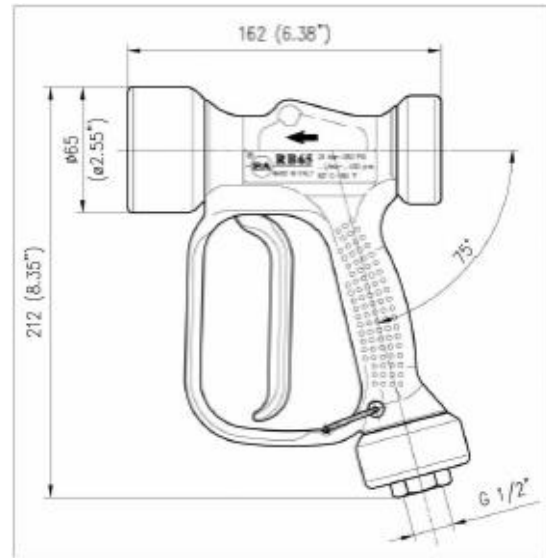

Datasheet

RS Pro ASL RB65 Washdown Gun

Specifications:

- Shock proof, low-pressure gun with conical/pencil jet controlled by trigger
- Guns Suitable for use up to 24 bar, 2.4 MPa rated pressure pumps
- Adjustable screw to vary cone width from 0° to 60°
- Covered by semi-housings of non-stainable shockproof plastic, entirely sealed and with 3 rubber protective rings
- Minimum fatigue for trigger opening and use
- Internal structure in Brass and Stainless Steel

Features:

- Ergonomic construction
- Inlet swivel connection
- Plastic trigger protected by hand guard
- The gun has been designed for continuous use, at a water temperature of 60°C (195°F) for short periods only
- Safety wear should be used when operating the gun at a water temperature higher than 60°, such as gloves, glasses etc.