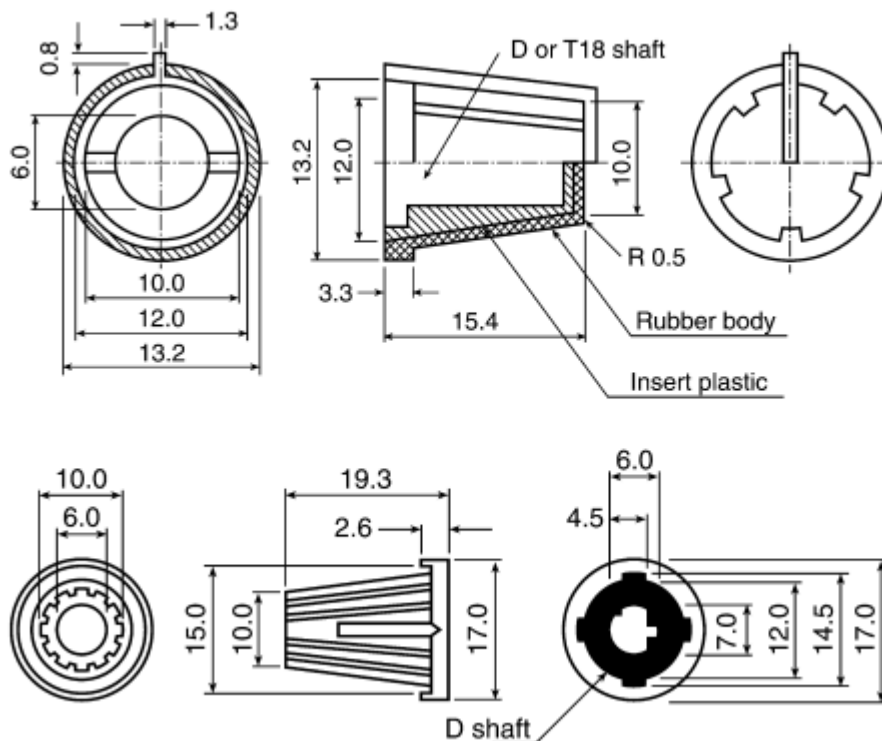

# RS Black 17mm Potentiometer Knob with a Blue, White Indicator, 6.4mm Shaft

RS Stock [467-6752](#)

### Dimensions: mm

### Specifications

Body Colour: Black

Indicator Colour: Blue

Knob Diameter: 17mm

Knob Height: 19.5mm

Knob Type: Push On Knob

Shaft Size: 6.4mm