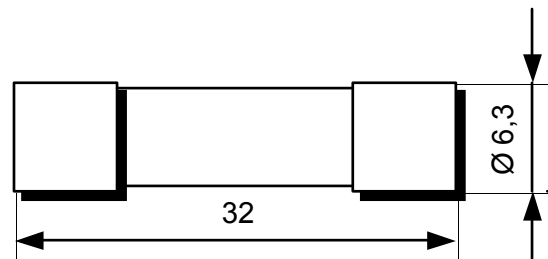

Datasheet

RS Pro Cartridge Fuse, FF, 6.3A

RS Stock No: **209-9399**

Product Details

RS Pro cartridge fuse is current rated for 6.3 A. This FF-speed ceramic fuse is ideally suited to a wide range of application requirements.

**Specifications:**

Application Category	AR
Body Material	Ceramic
Breaking Capacity (at Maximum Voltage Rating)	50 kA
Current Rating	6.3 A
Diameter	6.3 mm
Fuse Speed	FF
High Rupture Capacity	Yes
Includes Indicator	No
Overall Dimensions	6.3 x 32 mm
Overall Length	32 mm
Size Designation	Miniature
Voltage Rating	600 V ac