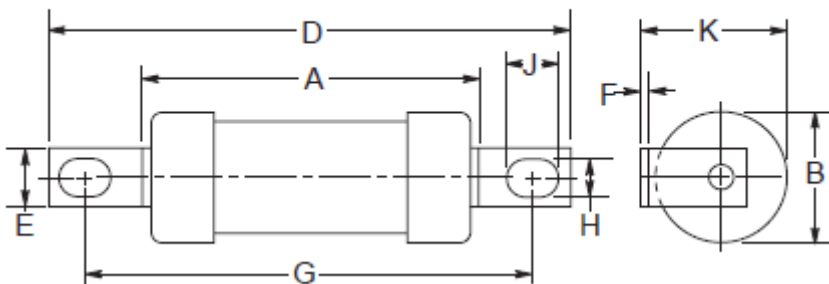

### Dimensional Data:

Dimensions - mm

S/N	Amp Rating	Pre-arcing	Total @ 415V	Total @ 550V	Nom Watts Loss	Rated Voltage (AC)	A	B	D	E	F	G	H	J	K
521-2688	80	13,000	35,200	50,000	7.2	550	54.5	21.0	95.0	12.7	0.05	73.5	5.5	7.8	22.3
521-2674	100	25,000	76,500	95,600	8.5	550	54.5	21.0	95.0	12.7	0.05	73.5	5.5	7.8	22.3