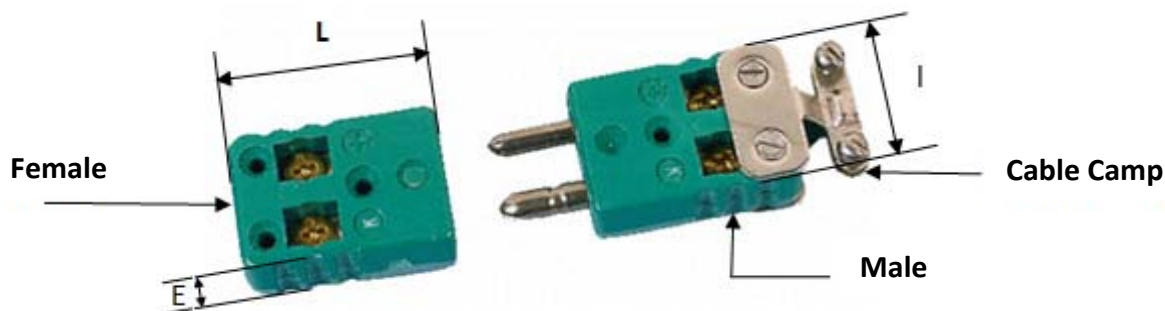

Data sheet

CONNECTOR TC

RS Stock No. 334-2701

ENGLISH

THERMOCOUPLE CONNECTOR

MAXIMAL TEMPERATURE :

- Standard : 200°C
- High Temperature (HT) : 420°C

USE : Connector for thermocouple with quick connection without screwing (jab in)

COLORS :

- Standard :
 - K : Green
 - J : Black
 - S : Orange
- High Temperature :
 - Red

DIMENSIONS : L = 33.34 mm; I = 25.4 mm; E = 12.7 mm

OPTIONS : Cable camp

Standard	334-2694	334-2672	
Standard HT		370-6650	370-6666
Type	J	K	S
Female			
Standard	334-2717	334-2701	
Standard HT		370-6672	370-6694