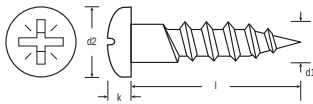

# Recessed Round Stainless Steel A2-304 Woodscrew to DIN 7996

RS Stock No **4833242**  
Size **5.0 x 40mm**

d1	(No. 4) 3.0mm	(No. 6) 3.5mm	(No. 8) 4.0mm	(No. 10) 5.0mm	(No. 12) 5.5mm
d2	6	7	8	10	11
k	2.1	2.35	2.8	3.5	3.8
Recess No.	1	2	2	2	3

Please view our full range listing below

RS Stock No	Size (mm)
4833012	3.5 x 20
4833220	4.0 x 25
1443517	4.0 x 30
4833236	4.0 x 40
1443518	4.0 x 50
1443519	5.0 x 25
1443520	5.0 x 30
4833242	5.0 x 40
1443521	5.0 x 50
1443522	5.0 x 65
1443523	5.0 x 75