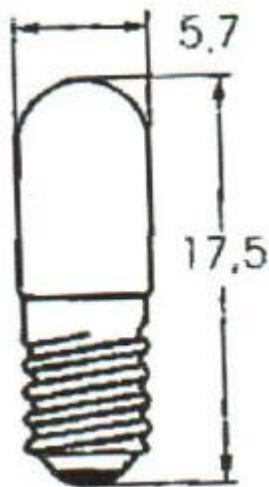

### Clear Filament Indicator Lamp

RS Stock number [655-9176](#)

Dimensions: (mm)

## Specifications

Structure		Design Characteristics	
Bulb Type	T1 ½ Clear	Voltage	24V
Bulb Diameter	Ø5.7Max	Amperage	40mA+10%
Length	17.5Max	Filament Type	Vacuum Type
Base Type	E5	Luminous Flux	3.0Lm+20%
		Life Hours	7000hrs