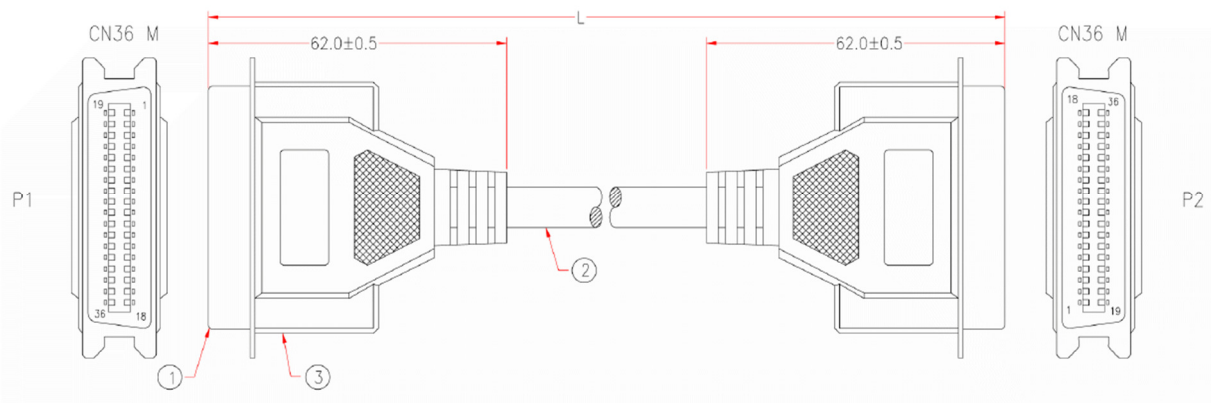

Datasheet

RS PRO 3mtr 36 Way Centronics Male to 36 Way Centronics Male Printer Cable

Stock number: 182-8819

EN

The RSPRO 3 metre 36 way male to 36 way male Centronics printer cable, commonly known as a parallel printer cable, which has a beige PVC jack and an outer diameter of 7mm. The connectors have a gold flash covering to prevent corrosion.

The connector hoods are also made of beige PVC with a strain relief to prevent the jacket splitting around the boot.

Older printers have parallel connections on them which has now been replaced with USB or wireless connections.

A Centronics to Centronics cable is most likely to be used between a printer and a switch.

3	BLACK PVC TUBE $\phi 3.0 \times 30 \text{mm}$
	ALUMINUL FOIL 33*120mm
	MOLDED PE COLOR TRANSPARENT
	MOLDED PVC BEIGE
2	NON-UL 36C 28AWG, ALUM-MYLAR FOIL SHIELDING WITH DRAIN WIRE, OD 8.5mm, JACKET BEIGE
1	CN36 MALE, GOLD FLASH ON CONTACTS, BLUE INSULATOR