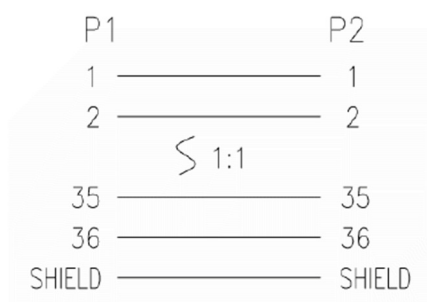

Datasheet

RS PRO 3mtr 36 Way Centronics Male to 36 Way Centronics Male Printer Cable

Stock number: 182-8819

EN

The RSPRO 3 metre 36 way male to 36 way male Centronics printer cable, commonly known as a parallel printer cable, which has a beige PVC jack and an outer diameter of 7mm. The connectors have a gold flash covering to prevent corrosion.

The connector hoods are also made of beige PVC with a strain relief to prevent the jacket splitting around the boot.

Older printers have parallel connections on them which has now been replaced with USB or wireless connections.

A Centronics to Centronics cable is most likely to be used between a printer and a switch.

3	BLACK PVC TUBE $\phi 3.0 \times 30 \text{mm}$
	ALUMINUL FOIL 33*120mm
	MOLDED PE COLOR TRANSPARENT
	MOLDED PVC BEIGE
2	NON-UL 36C 28AWG, ALUM-MYLAR FOIL SHIELDING WITH DRAIN WIRE, OD 8.5mm, JACKET BEIGE
1	CN36 MALE, GOLD FLASH ON CONTACTS, BLUE INSULATOR