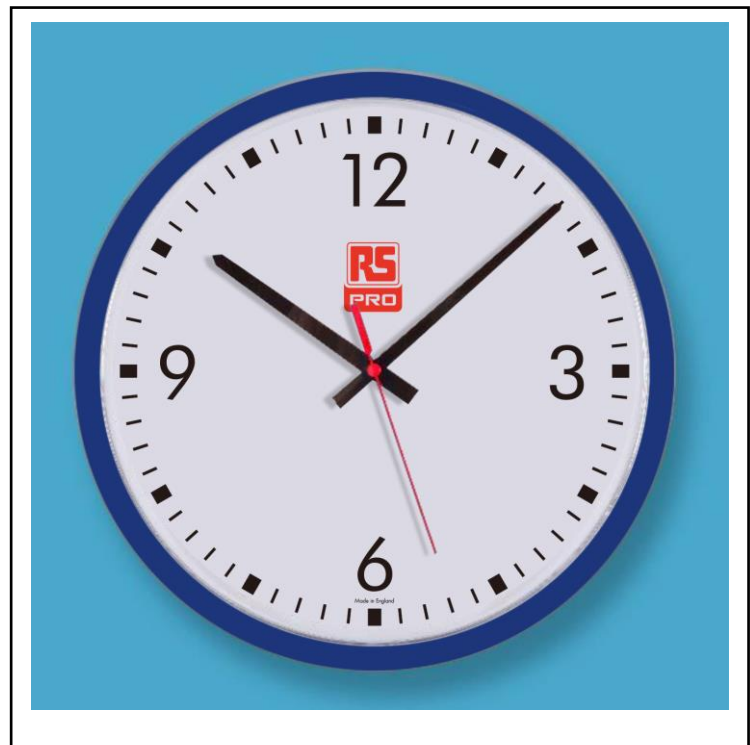

FEATURES

- 31cm dia. blue metal case
- Quality low noise quartz movement
- Shatterproof front lens
- R6 battery supplied

RS PRO Wall Clocks

RS Stock No.: 2486685

RS Professionally Approved Products bring to you professional quality parts across all product categories. Our product range has been tested by engineers and provides a comparable quality to the leading brands without paying a premium price.