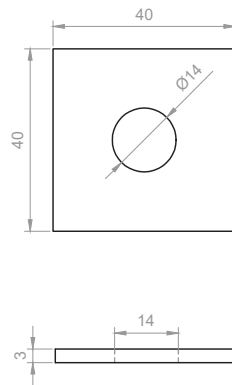

ENGLISH

Datasheet

Square Plate Washers Bright Zinc Plated

RS Stock No **1766958**

Size **M12 x 40 x 3**

For use with channel/strut and in general construction applications.

Please view our full range listing below

RS Stock No	Size (mm)
1766951	M6 x 40 x 3
1766963	M8 x 40 x 3
1766946	M10 x 40 x 3
1766958	M12 x 40 x 3
1766960	M6 x 40 x 5
1766961	M8 x 40 x 5
1766954	M10 x 40 x 5
1766943	M12 x 40 x 5