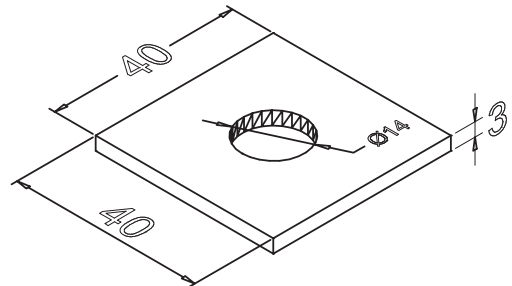

ENGLISH

Datasheet

Square Plate Washers Bright Zinc Plated

RS Stock No **1766958**

Size **M12 x 40 x 3**

For use with channel/strut and in general construction applications.

Please view our full range listing below

RS Stock No	Size (mm)
1766951	M6 x 40 x 3
1766963	M8 x 40 x 3
1766946	M10 x 40 x 3
1766958	M12 x 40 x 3
1766960	M6 x 40 x 5
1766961	M8 x 40 x 5
1766954	M10 x 40 x 5
1766943	M12 x 40 x 5