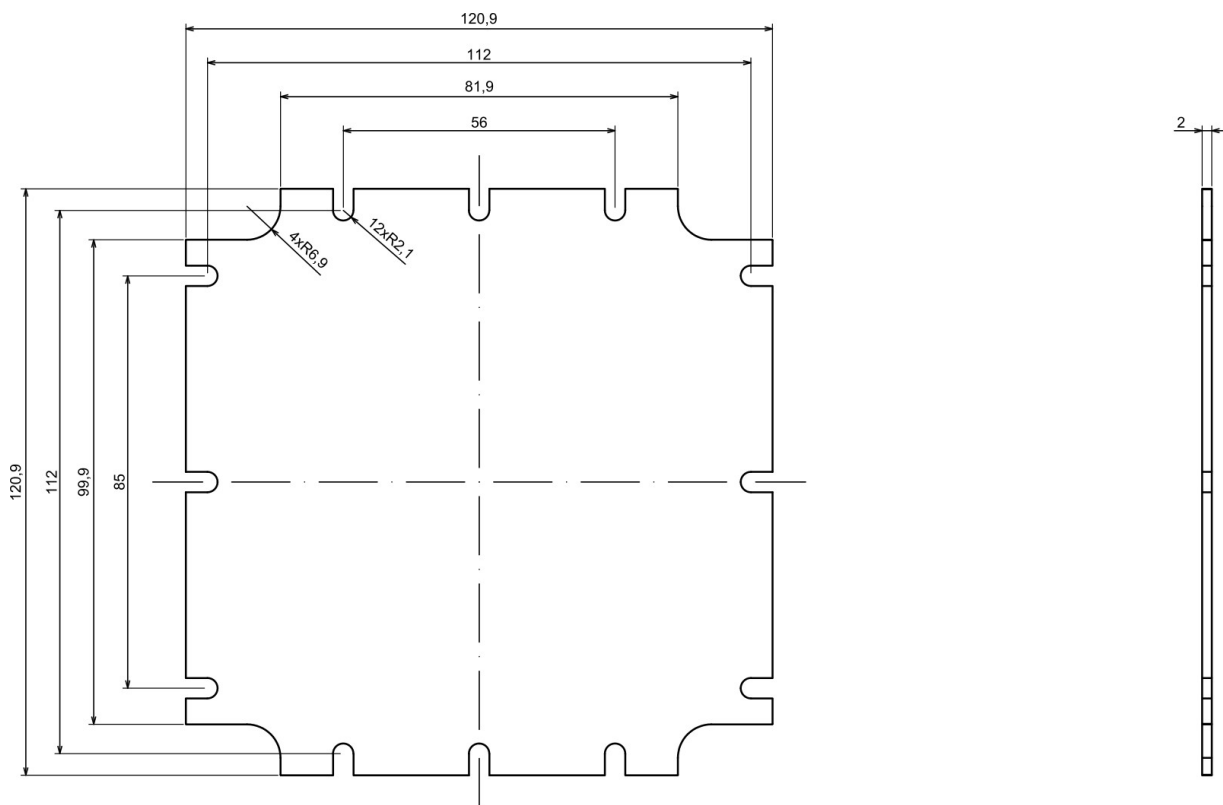

Datasheet

RS PRO Mounting Board

Stock number: 1920705

EN

Product Details

Mounting board for RS PRO 1862281, RS PRO 1862282 and RS PRO 1862283 hermetic enclosures.

Features and Benefits

- Made of galvanized steel

rspro.com

All dimensions are given within +/-0,5mm tolerance

CE