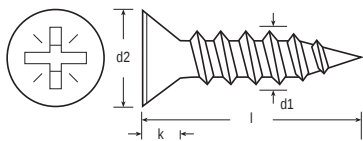

# Recessed Csk, Single Thread Chipboard Screw, A2 Stainless Steel

RS Stock No **1443516**

Size **6.0 x 100mm**

d1		3.5	4	5	6
d2	max.	7	8	10	12
k	max.	2.1	2.5	3	3.6
Recess	no.	2	2	2	3

## Please view our full range listing below

RS Stock No	Size (mm)	RS Stock No	Size (mm)
1443507	3.5 x 20	7976232	5.0 x 50
1443508	3.5 x 25	7976241	5.0 x 60
1443509	3.5 x 30	7976244	5.0 x 70
7976229	4.0 x 25	1443512	5.0 x 80
7976222	4.0 x 30	1443513	5.0 x 100
7976226	4.0 x 40	1443514	6.0 x 60
7976235	4.0 x 50	7976248	6.0 x 70
1443510	4.0 x 60	1443515	6.0 x 80
1443511	5.0 x 30	1443516	6.0 x 100
7976238	5.0 x 40		