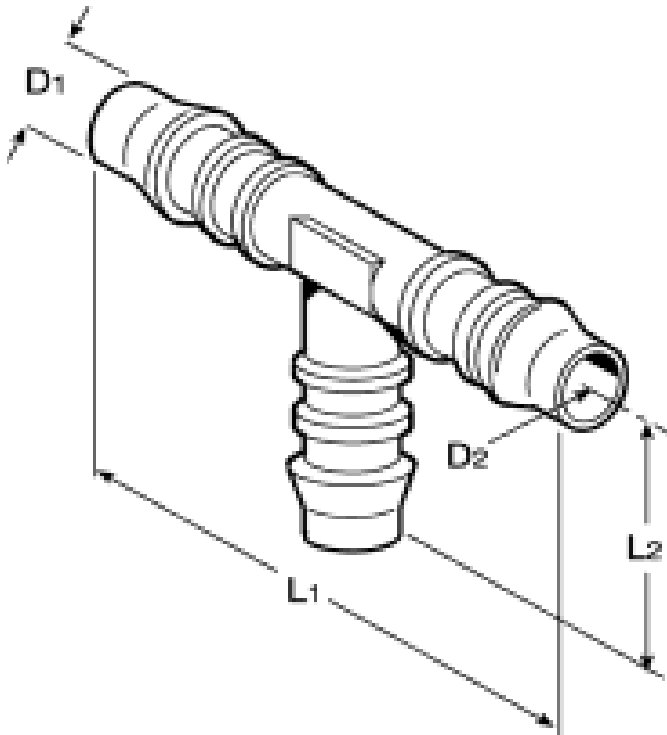

# Tee Male, POM

RS Stock number 0795433

ENGLISH

## Features

Push-on Connectors

Acetal Resin, non-toxic, tough, lightweight, good impact and wear resistance

Deep moulded ribs, use hose clips for high pressure, positive sealing