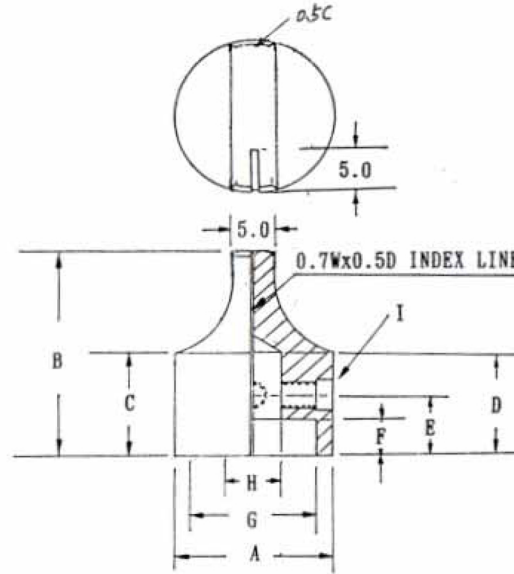

CS265-PD1325SA

CS265-PD1627SA

CS265-PD1925SB

CS265-PD2227AS

CS265-PD3227SA

Material: Aluminum  
Tolerance: +/-0.20  
Unit : mm

P/N:		
	CS265-PD TYPE	
		Date: 6-Dec-13