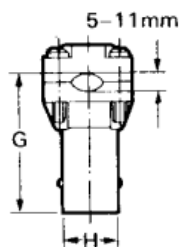

Datasheet

50 way top/side entry cover, D hood

RS Stock 468-563

Dimensions: (mm)

90° Outlet

Straight Outlet

Specifications

- Universal fitting straight & 90° outlet
- Extra Strong Cable Clamp
- Suitable for use with slide locks
- Supplied complete with clips and retainers
- UL 94V-0 rated moulded parts

- Straight or 90 outlet
- Minimum width for applications where packing density is important
- Suitable for use with slide locks