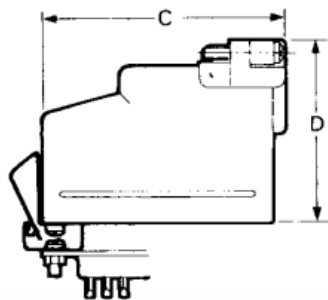

Datasheet

50 way top/side entry cover, D hood

RS Stock 468-563

Dimensions: (mm)

90° Outlet

Straight Outlet

Specifications

- Universal fitting straight & 90° outlet
- Extra Strong Cable Clamp
- Suitable for use with slide locks
- Supplied complete with clips and retainers
- UL 94V-0 rated moulded parts

- Straight or 90 outlet
- Minimum width for applications where packing density is important
- Suitable for use with slide locks