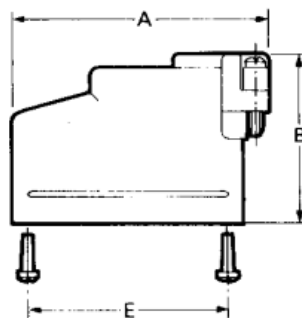

Datasheet

50 way top/side entry cover, D hood

RS Stock 468-563

Dimensions: (mm)

90° Outlet

Straight Outlet

Specifications

- Universal fitting straight & 90° outlet
- Extra Strong Cable Clamp
- Suitable for use with slide locks
- Supplied complete with clips and retainers
- UL 94V-0 rated moulded parts

- Straight or 90 outlet
- Minimum width for applications where packing density is important
- Suitable for use with slide locks