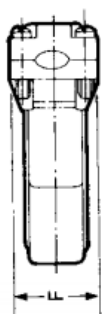

Datasheet

50 way top/side entry cover, D hood

RS Stock 468-563

Dimensions: (mm)

90° Outlet

Straight Outlet

Specifications

- Universal fitting straight & 90° outlet
- Extra Strong Cable Clamp
- Suitable for use with slide locks
- Supplied complete with clips and retainers
- UL 94V-0 rated moulded parts

- Straight or 90 outlet
- Minimum width for applications where packing density is important
- Suitable for use with slide locks