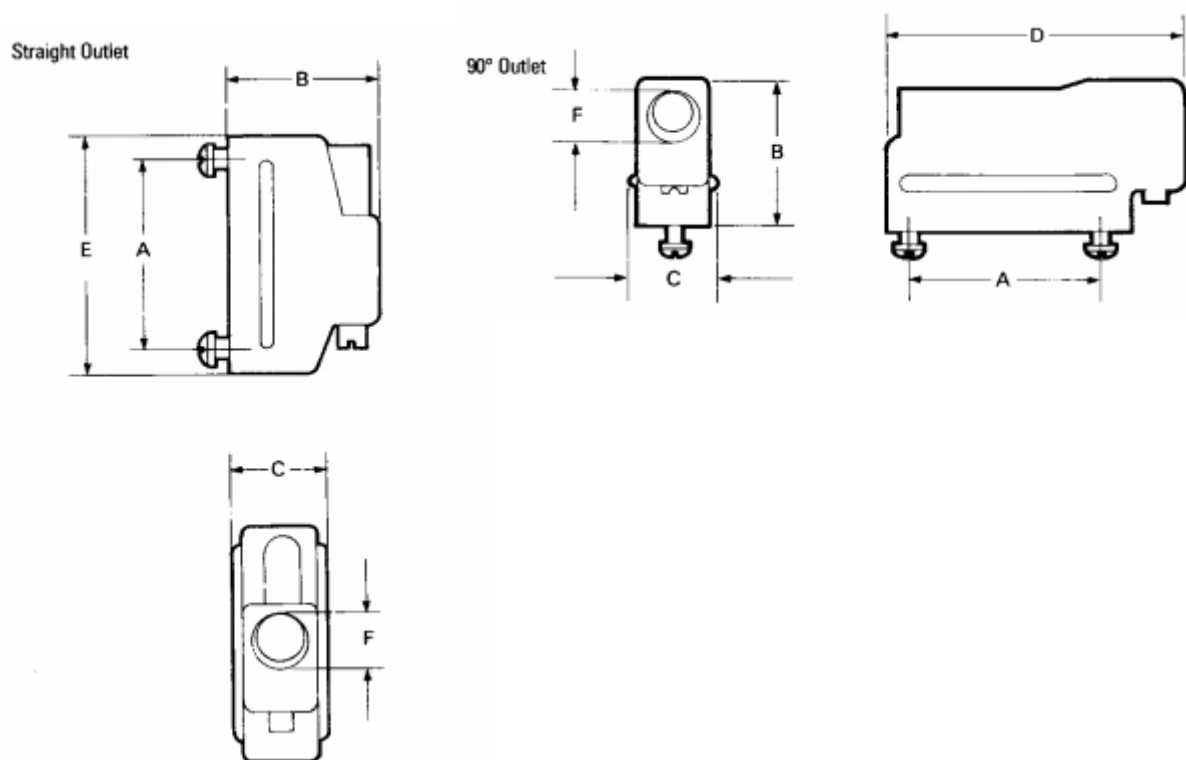

Datasheet

50 way top/side entry cover, D hood

RS Stock 468-563

Dimensions: (mm)

90° Outlet

Straight Outlet

Specifications

- Universal fitting straight & 90° outlet
- Extra Strong Cable Clamp
- Suitable for use with slide locks
- Supplied complete with clips and retainers
- UL 94V-0 rated moulded parts

- Straight or 90 outlet
- Minimum width for applications where packing density is important
- Suitable for use with slide locks