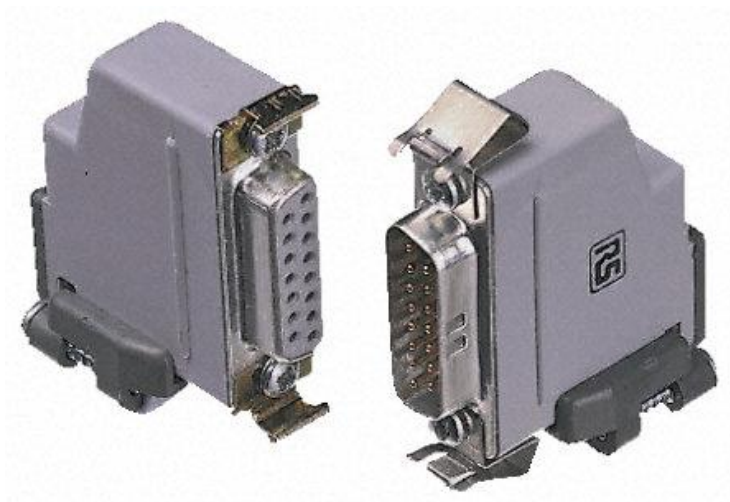

Datasheet

50 way top/side entry cover, D hood

RS Stock 468-563

Dimensions: (mm)

90° Outlet

Straight Outlet

Specifications

- Universal fitting straight & 90° outlet
- Extra Strong Cable Clamp
- Suitable for use with slide locks
- Supplied complete with clips and retainers
- UL 94V-0 rated moulded parts

- Straight or 90 outlet
- Minimum width for applications where packing density is important
- Suitable for use with slide locks