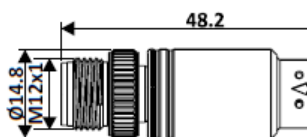

## Cable Specifications

Cable Length-L	10 m
Cable Type	8 Core PUR Multi Strand
Sheath Color	Black
Cross Section of Wire	0.25 sq. mm
Core Dia	1.3 mm
Cable Dia	6.8 ± 0.1 mm

## Connection Diagrams / Assembly Diagrams / Illustrations / Accessories

All Dimensions are in mm.