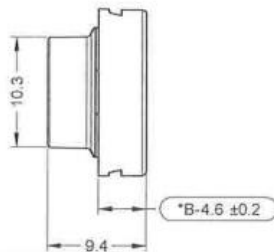

# White Round Push Button Lens For Use With ADA16 Series

RS Stock number 745-2515

Dimensions: (mm)

### Specification

Size: 16mm lens

Shape : Round Flat

Colour: White

Material : PMMA / PC