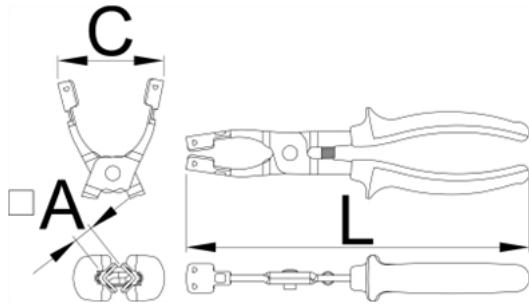

Relay puller pliers - 2178/2BI

Description

- material: special tool steel
- heavy duty double - component handles
- for safe installation and removal of cubic electrical relays on most vehicles
- tips are thin and serrated for better grip of the relay

Technical Data

Barcode	Length	Weight	Material	Quantity	Quantity
622585	232	251	B	1	1

Packaging data

Barcode	Retail tool packaging				Transport package				
	Retail packing in mm (length)	Retail packing in mm (width)	Retail packing in mm (height)	Weight	Quantity	Transport packing in mm (length)	Transport packing in mm (width)	Transport packing in mm (height)	Weight
622585	285	64	31	263	4	90	330	84	1150