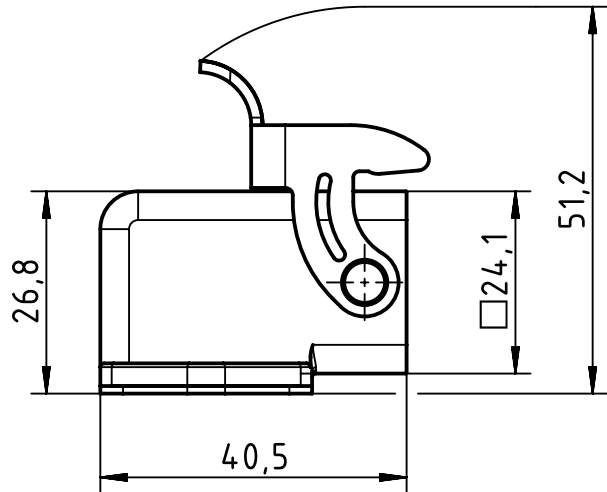

1 2 3 4 5 6

A  
B  
C  
D

	FREE SIZE TOL':			TITLE		REV.
				RS Pro 3A Housing side mount		A
	DRAWN BY	Limei.L	2018.3.23	SIZE	PART NUMBER	SHEET
	CHECKED BY	Andy.Y	2018.3.23	A4	1715688	1 OF 1
APPROVED. BY	Steven.W	2018.3.23	SCALE 1:1	MATERIAL:	UNIT: mm	