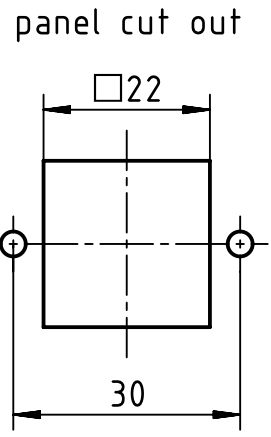

1 2 3 4 5 6

A  
B  
C  
D

	FREE SIZE TOL':			TITLE		REV.
				RS Pro 3A Housing side mount		A
	DRAWN BY	Limei.L	2018.3.23	SIZE	PART NUMBER	SHEET
	CHECKED BY	Andy.Y	2018.3.23	A4	1715688	1 OF 1
APPROVED. BY	Steven.W	2018.3.23	SCALE 1:1	MATERIAL:	UNIT: mm	