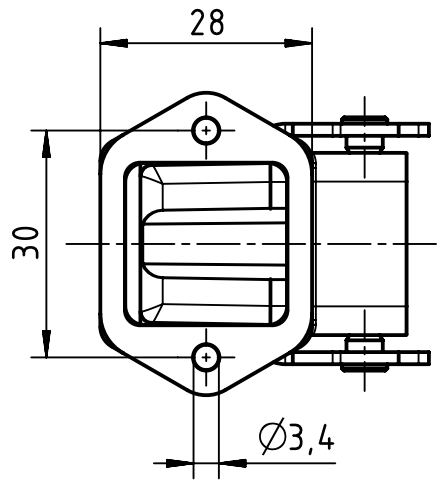

1 2 3 4 5 6

A  
B  
C  
D

	FREE SIZE TOL':			TITLE		REV.
				RS Pro 3A Housing side mount		A
	DRAWN BY	Limei.L	2018.3.23	SIZE	PART NUMBER	SHEET
	CHECKED BY	Andy.Y	2018.3.23	A4	1715688	1 OF 1
APPROVED. BY	Steven.W	2018.3.23	SCALE 1:1	MATERIAL:	UNIT: mm	