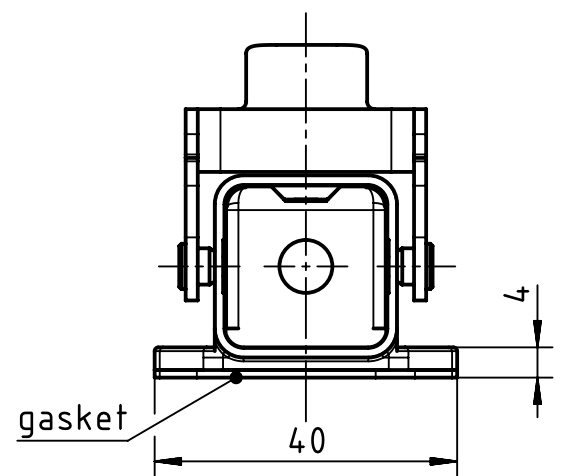

1 2 3 4 5 6

A  
B  
C  
D

	FREE SIZE TOL':			TITLE		REV.
				RS Pro 3A Housing side mount		A
	DRAWN BY	Limei.L	2018.3.23	SIZE	PART NUMBER	SHEET
	CHECKED BY	Andy.Y	2018.3.23	A4	1715688	1 OF 1
APPROVED. BY	Steven.W	2018.3.23	SCALE 1:1	MATERIAL:	UNIT: mm	