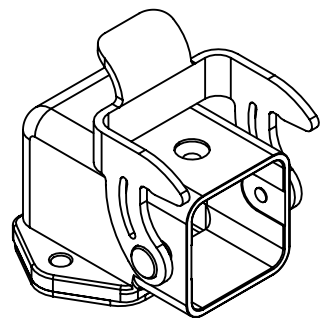

1 2 3 4 5 6

A  
B  
C  
D

	FREE SIZE TOL':			TITLE		REV.
				RS Pro 3A Housing side mount		A
	DRAWN BY	Limei.L	2018.3.23	SIZE	PART NUMBER	SHEET
	CHECKED BY	Andy.Y	2018.3.23	A4	1715688	1 OF 1
APPROVED. BY	Steven.W	2018.3.23	SCALE 1:1	MATERIAL:	UNIT: mm	