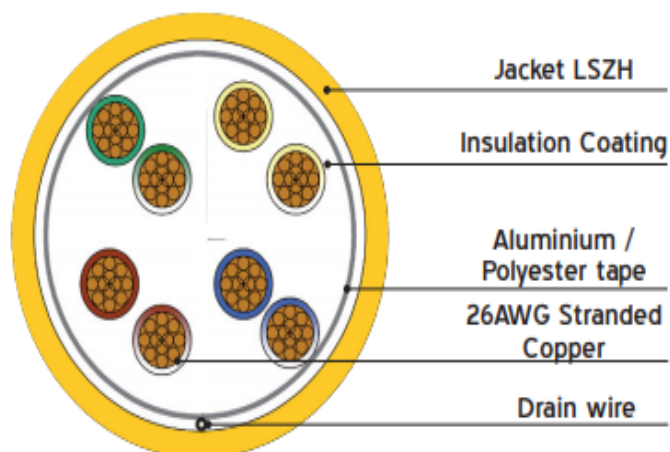

General Specifications

Conductor Strand Type	Stranded
Terminated/Unterminated	Terminated
Connector Type	Male RJ45/ Male RJ45
Connector B	Plug
Connector A	Plug
Shield Type	U/UTP
Outer Sheath Material	PVC
Sheath Colour	Blue
Conductor Material	Bare Copper
Insulator Material	Polyolefin
Application	Running from the internet source, like a router, to the intended target. It has a twister pair build and will excel in both home and workplace environments.

Mechanical Specifications

Length	1m
American Wire Gauge	26

Approvals

Compliance/Certifications	2011/65/EU and 2015/863
Standards Met	EC 1907/2006, IEC 61935-2, ISO/IEC 11801 2nd Edition, RoHS Compliant

RS Pro Stock Number	Colour	Length	Shield Type	Material
557060	Black	0.5 m	FTP	PVC
556960	Black	1 m	FTP	PVC
556972	Black	2 m	FTP	PVC
556982	Black	3 m	FTP	PVC
556988	Black	5 m	FTP	PVC
556926	Black	10 m	FTP	PVC
557026	Black	0.5 m	UTP	PVC
557115	Black	1 m	UTP	PVC
557519	Black	2 m	UTP	PVC
557036	Black	3 m	UTP	PVC
556263	Black	5 m	UTP	PVC
556516	Black	10 m	UTP	PVC

RS Pro Stock Number	Colour	Length	Shield Type	Material
556285	Blue	0.5 m	FTP	PVC
557341	Blue	1 m	FTP	PVC
557418	Blue	2 m	FTP	PVC
556954	Blue	3 m	FTP	PVC
557048	Blue	5 m	FTP	PVC
557054	Blue	10 m	FTP	PVC
557250	Blue	0.5 m	UTP	PVC
557480	Blue	1 m	UTP	PVC
556471	Blue	2 m	UTP	PVC
556477	Blue	3 m	UTP	PVC
556461	Blue	5 m	UTP	PVC
557509	Blue	10 m	UTP	PVC