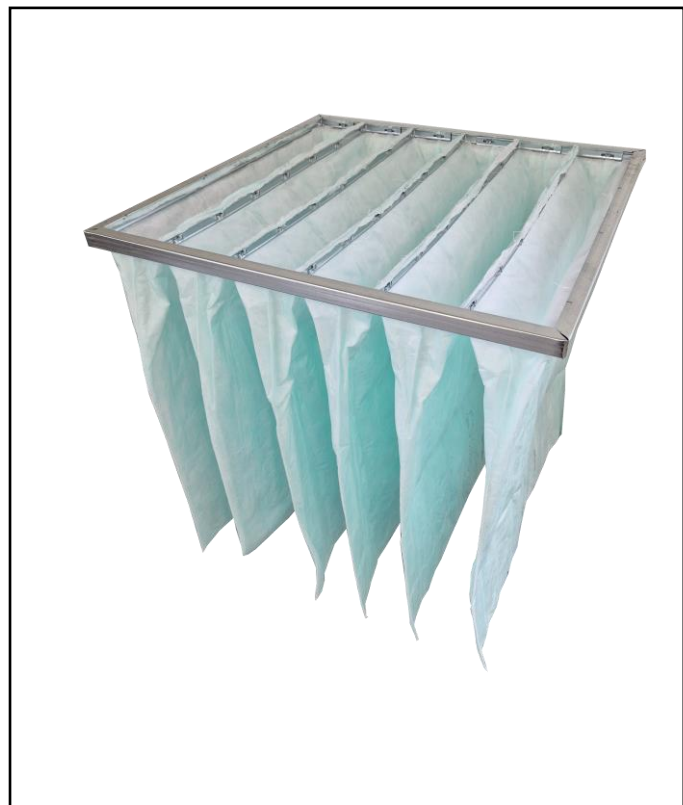

## FEATURES

- 100% Polyester Filter Media
- Dual-Layer Media
- Conical Stitched Pockets for optimal airflow
- Rolled Safety Edge to Frame
- Hydrophobic Media
- Fire Retardant
- Low Price
- ePM10 Filter

# RS PRO Ecoflow M6 Filter 20 X 24 X 12

RS Stock No.: 2551130

RS Professionally Approved Products bring to you professional quality parts across all product categories. Our product range has been tested by engineers and provides a comparable quality to the leading brands without paying a premium price.

## Product Description

The Ecoflow, fire rated range of bag filters are used widely in government buildings, hospitals and other sensitive areas. This grade of filter is suitable for air condition to offices, theatres, computer rooms and spray booths.

## General Specifications

Filter Size Actual HxWxD (mm)	490 x 592 x 300 mm
Header Depth	20 mm
Number of Pockets	6
Grade EN779:2012	M6
Filter Class ISO 16890	ePM10 > 70%
Rated Capacity	895 m <sup>3</sup> /hr
Energy Rating	E
Initial Pressure Drop	65 Pa
Final Pressure Drop*	165 Pa
*Final Recommended Pressure Drop to EN13053:2019	
Maximum Operating Temperature 80C	