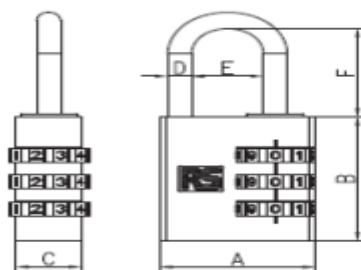

FEATURES

- 3 digit code
- Aluminium body

RS PRO All Weather Aluminium Combination Padlock 30mm

RS Stock No.: 781-6041

RS Professionally Approved Products bring to you professional quality parts across all product categories. Our product range has been tested by engineers and provides a comparable quality to the leading brands without paying a premium price.

General Specifications

Lock Type	Combination Padlock
Material	Aluminium
Indoor/Outdoor	Indoor, Outdoor
Weather Proof	Yes
Colour	Red
Quantity Per Package	1
Body Shape	Square
Combination Type	3 Digit
Applications	Lockers, Luggage, Sheds, Toolboxes, Gates, Storage safes

Mechanical Specifications

Shackle Length	26mm
Body Width	30mm
Shackle Diameter	5mm
Body Thickness	13mm

Approvals

Compliance/Certifications	CE
----------------------------------	----

Dimensions:

Item	Lock Body Dimension(mm)		
	A	B	C
7816041	31	36	13
	Shackle Dimension(mm)		
	D	E	F
	5	14	26