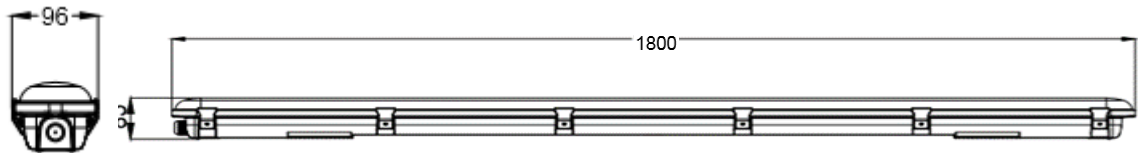

Datasheet

RS PRO LED Twin Weatherproof – 6ft

Stock No: 2105505

Model:	6' 80W 600mm Polycarbonate Twin Weatherproof IP65
Length	1800mm
Width	96mm
Height	83mm
Weight	17kg

Features & Benefits:

- Suitable for industrial and commercial applications
- Energy savings of up to 50%, compared to fluorescent fittings
- ENEC Approved Driver
- Wide Voltage range (100-240V), with built in low voltage protection device
- Operating temp of -25°C to +50°C
- Improved install design. 2-part fitting allows for quicker installation
- Supplied with tamper proof, stainless steel clips
- Compatible with besa box mounting.

Model:	6' 80W 600mm Polycarbonate Twin Weatherproof IP65
Operating Wattage	80W
Operating Voltage	100-240V 50-60Hz
Power Factor	≥0.9
Colour Temperature	6500K
Luminous Flux	9600Lm
Luminous Efficiency	120Lm/W
CRI	≥80
Lifespan	50,000 Hrs
IP rating	IP65
IK Rating	IK08