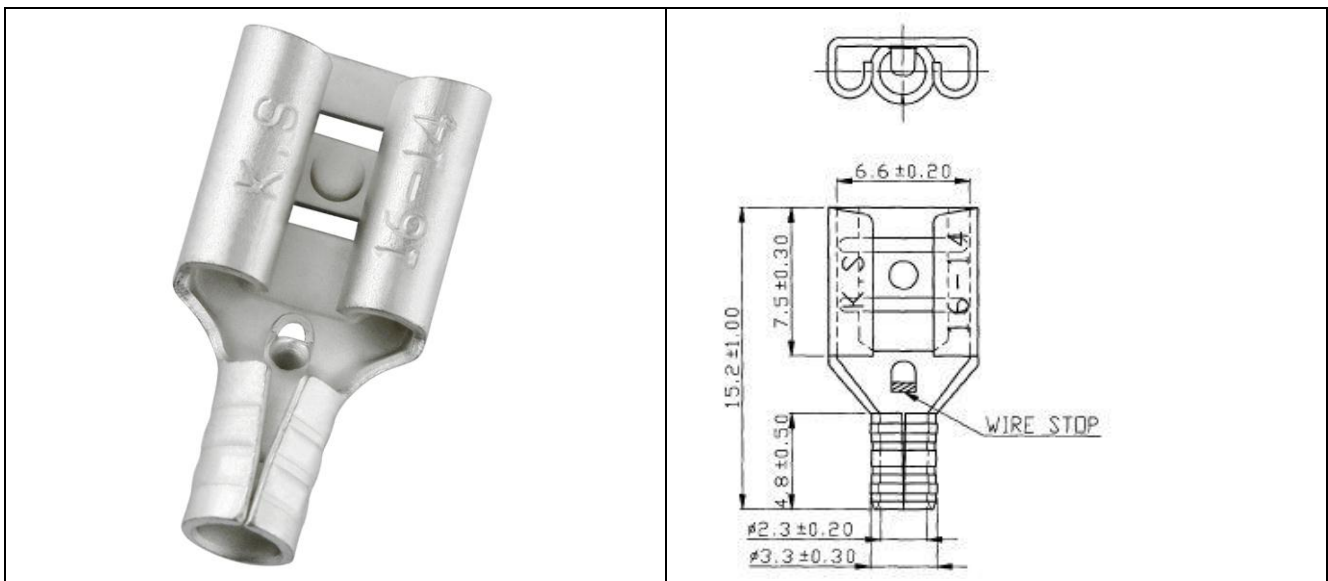

# RS PRO NON-INSULATED FEMALE TERMINALS

Stock number: 178-8318

MAXIMUM ELECTRIC CURRENT:

A.W.G.	16	14
AMP.	10	15

TERMINAL MATERIAL: BRASS

SURFACE TREATMENT: TIN PLATED

TERMINAL BARREL I.D.: C=2.3MM

WIRE RANGE A.W.G. mm <sup>2</sup>	ITEM NO.	NEMA TAB	DIMENSION inch(mm)			
			W	F	L	T
16-14 A.W.G.	178-8318	.032X.250 (0.8X6.35)	0.26	0.295	0.598	0.016
1.5-2.5 mm <sup>2</sup>			6.6	7.5	15.2	0.4