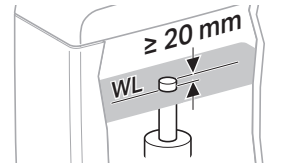

- This device is not intended to be used as retrofit device for 1.28 gpf water closet.
- Performance may vary since product was not tested on all models of water closets.

1

2

3

4

5