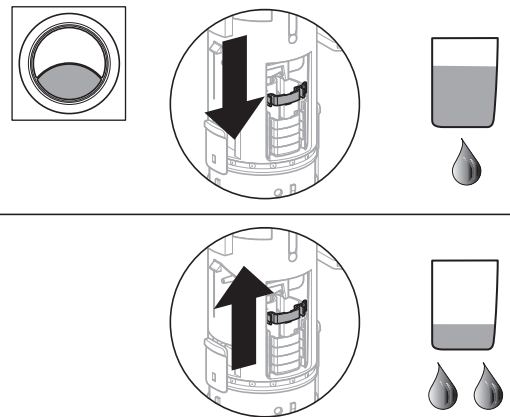

- This device is not intended to be used as retrofit device for 1.28 gpf water closet.
- Performance may vary since product was not tested on all models of water closets.

1

2

3

4

5