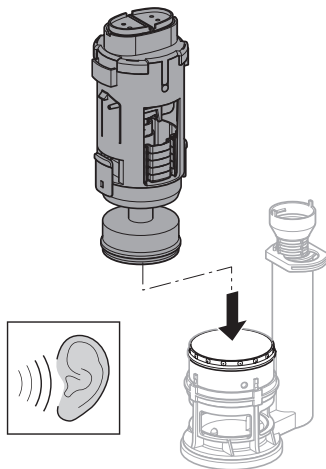

- This device is not intended to be used as retrofit device for 1.28 gpf water closet.
- Performance may vary since product was not tested on all models of water closets.

1

2

3

4

5