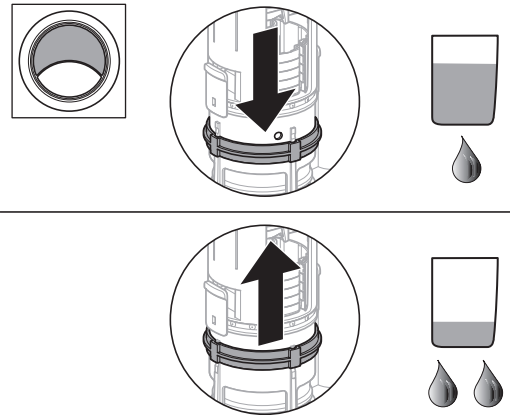

- This device is not intended to be used as retrofit device for 1.28 gpf water closet.
- Performance may vary since product was not tested on all models of water closets.

1

2

3

4

5