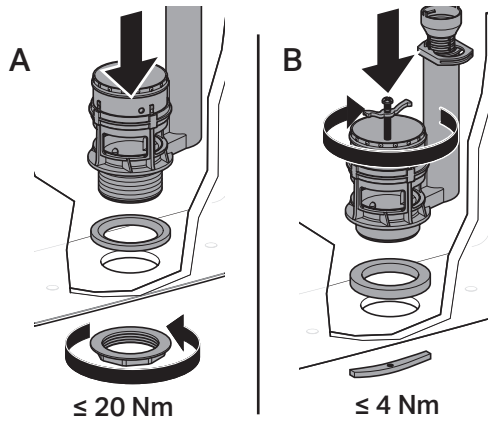

- This device is not intended to be used as retrofit device for 1.28 gpf water closet.
- Performance may vary since product was not tested on all models of water closets.

1