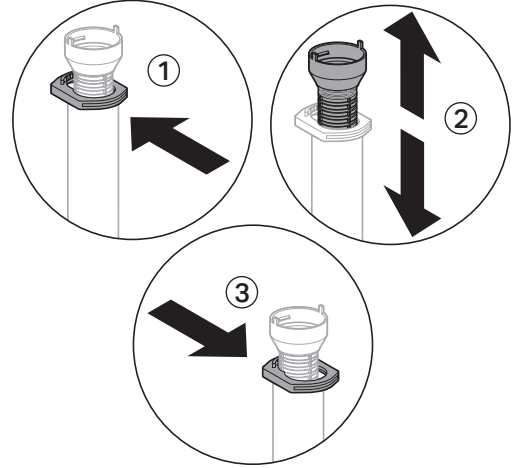

- This device is not intended to be used as retrofit device for 1.28 gpf water closet.
- Performance may vary since product was not tested on all models of water closets.

1

2

3

4

5