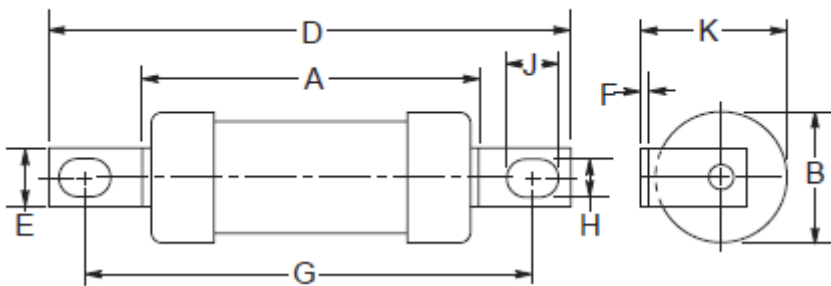

### Dimensional Data:

Dimensions - mm

S/N	Amp Rating	Pre-arcing	Total @ 415V	Total @ 550V	Nom Watts Loss	Rated Voltage (AC)	A	B	D	E	F	G	H	J	K
521-2630	40	1400	3600	5000	4.7	550	54.0	21.0	87.0	12.7	1.2	73.5	5.5	8.0	22.3
521-2646	50	3000	8050	12,250	4.9	550	54.0	21.0	87.0	12.7	1.2	73.5	5.5	8.0	22.3
521-2652	63	6700	18,850	25,100	5.6	550	54.0	21.0	87.0	12.7	1.2	73.5	5.5	8.0	22.3