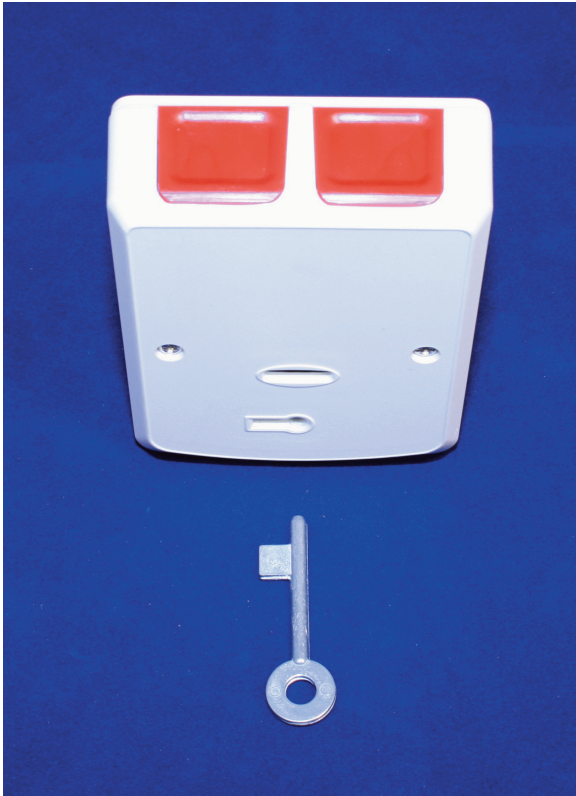

## RS Pro Grade 3 Panic Button

### Specifications

- 2 Finger operation
- Tamper switch protection
- BS EN50131-2-6 Approved
- Easily resettable with key
- Slim design access
- Grade 3
- Selectable resistors