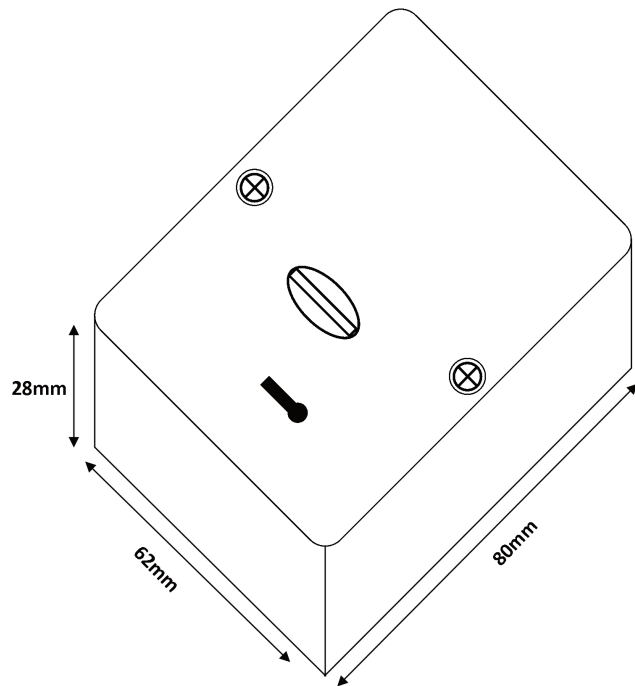

### Specifications

- 2 Finger operation
- Tamper switch protection
- BS EN50131-2-6 Approved
- Easily resettable with key
- Slim design access
- Grade 3
- Selectable resistors