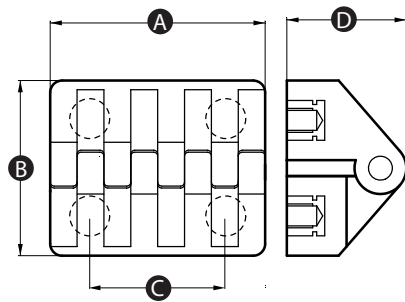

Datasheet

Plastic Hinge

ENGLISH

Material

High impact resistant thermoplastic

Colour

Black.

Thread Material

Brass

Part No.	A	B	C	D	Thread size
7027835	30	35	15	25	M5
7027844	54	44	30	29	M6