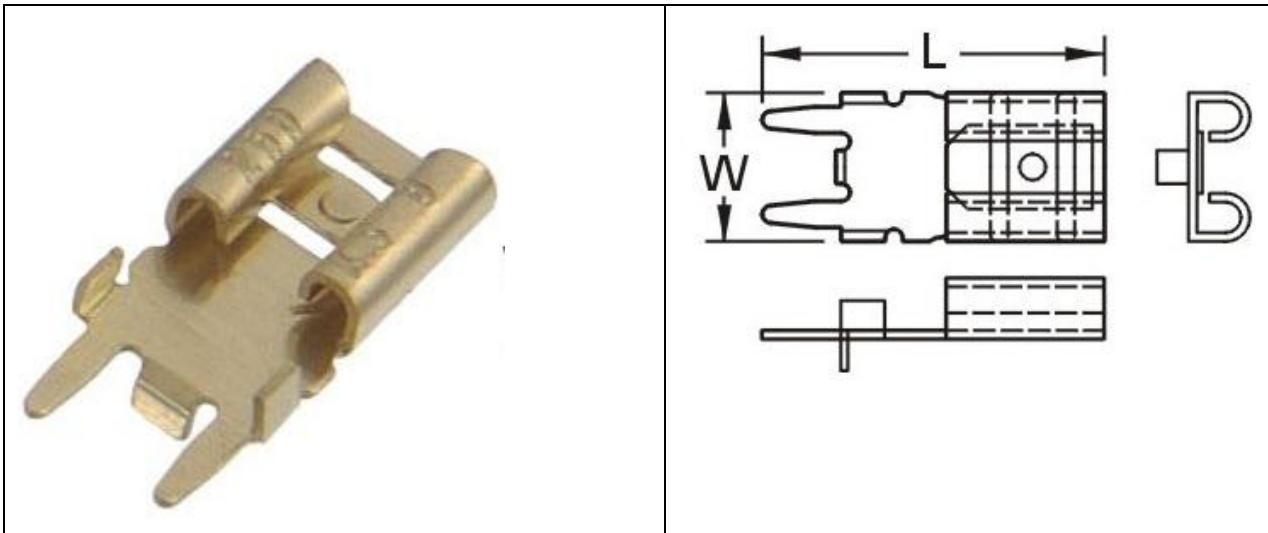

EN

Datasheet

RS PRO MALE TERMINALS

Stock number: 178-8410

TERMINAL MATERIAL: BRASS

TERMINAL THICKNESS: 0.45MM

TERMINAL SURFACE TREATMENT: TIN PLATED

ITEM NO.	NEMA TAB	STUD SIZE d2	DIMENSION inch(mm)	
			W	L
<input type="checkbox"/> 178-8410	.032X.250 0.8X6.35		0.295 7.5	0.661 16.8