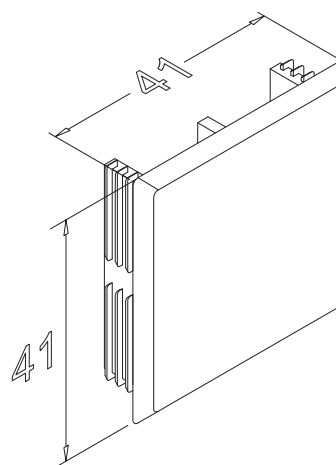

ENGLISH

Datasheet

PVC End Caps

Black

RS Stock No **1766915**

Size **41 x 41**

To Fit Inside Channel/Strut end, providing safe end to cut length.

TOP VIEW
In Black or White

Please view our full range listing below

RS Stock No	Size (mm)
1766915	41 x 41 (<i>Black</i>)
1766916	41 x 21 (<i>Black</i>)
1766917	41 x 41 (<i>White</i>)
1766929	41 x 21 (<i>White</i>)