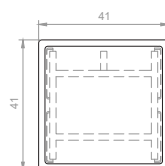

ENGLISH

Datasheet

PVC End Caps

Black

RS Stock No **1766915**

Size **41 x 41**

To Fit Inside Channel/Strut end, providing safe end to cut length.

TOP VIEW
In Black or White

Please view our full range listing below

RS Stock No	Size (mm)
1766915	41 x 41 (<i>Black</i>)
1766916	41 x 21 (<i>Black</i>)
1766917	41 x 41 (<i>White</i>)
1766929	41 x 21 (<i>White</i>)