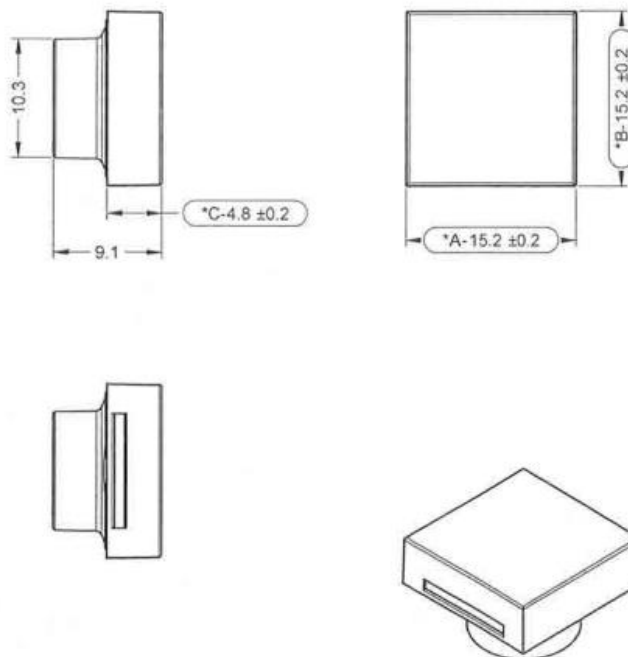

Datasheet

Blue Square Push Button Lens For Use With ADA16 Series

RS Stock number 745-2530

Dimensions: (mm)

Specification

Size: 16mm lens

Shape : Square Flat

Colour: Blue

Material : PMMA / PC