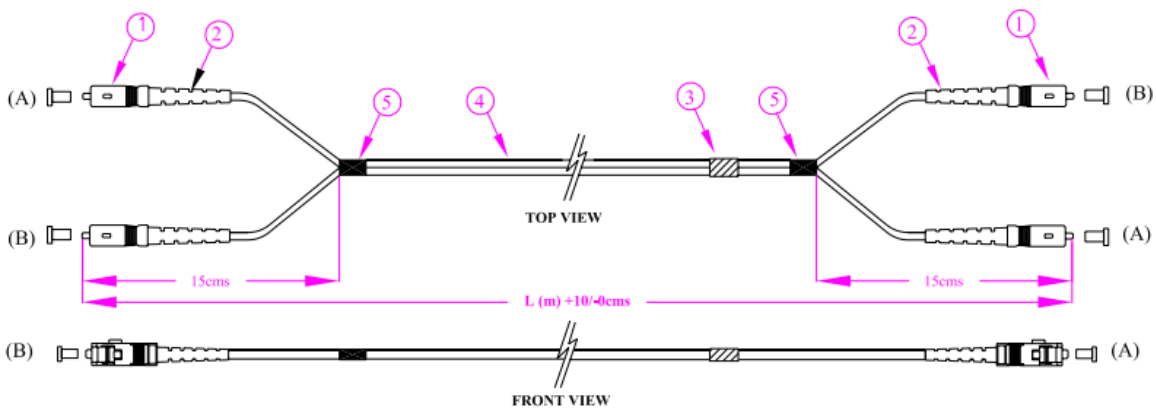

### Dimensions: (mm)

**Connector:** SC Clips shall be mounted to the connector to make it duplex.

### Optical Performance (IEC 61300-3-4):

**Multimode (@ 1300nm)**

Max. IL - 0.30dB Typical: 0.20dB

**Singlemode: (@1310nm and/or 1550nm)**

Max. IL - 0.30dB Typical: 0.20dB Return Loss: >50dB

Id No.	Description	EA
1	SC Connector	4
2	SC Boots	4
3	Identification Label	1
4	2.8 Duplex Cable (Lm)	1
5	Black Tape	2

- RoHS compliant
- Coiling Diameter of the Patchcord shall be greater than 200mm.