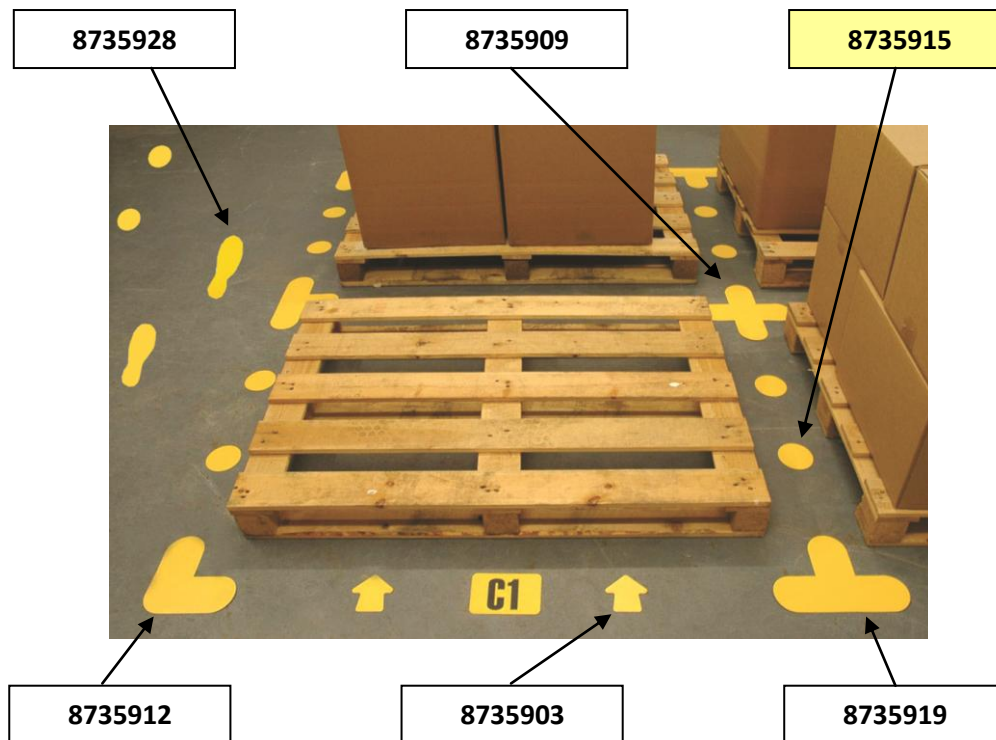

Datasheet

RS Stock No. 8735915

Circle Shaped Floor Sign, 90mm, 100 Pack

- Highlight walkways, fork truck routes and pallet positions on the warehouse floor
- Tough PVC with aggressive adhesive backing
- Mark block stack pallet areas quickly and effectively with no mess
- Designed to withstand everyday warehouse traffic
- Suitable for clean, flat, sealed surfaces
- Packs available in Yellow, Red, Blue, Green, Black and White

Description	Size (mm)	(Pack Qty)	RS Stock No
+ Shaped Floor Sign,300x300mm	L300 x W300	10	8735909
Arrow Shaped Floor Sign,90mm	H90	100	8735903
L Shaped Floor Sign,200x200mm	L200 x W200	10	8735912
Circle Shaped Floor Sign,90mm	90 DIA	100	8735915
T Shaped Floor Sign,200x300mm	L200 x W300	10	8735919
Feet Shaped Floor Sign,300x100mm	L300 x W100	10	8735928