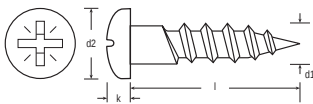

ENGLISH

Datasheet

Recessed Round Stainless Steel A2-304 Woodscrew to DIN 7996

RS Stock No **1443519**

Size **5.0 x 25mm**

d1	(No. 4) 3.0mm	(No. 6) 3.5mm	(No. 8) 4.0mm	(No. 10) 5.0mm	(No. 12) 5.5mm
d2	6	7	8	10	11
k	2.1	2.35	2.8	3.5	3.8
Recess No.	1	2	2	2	3

Please view our full range listing below

RS Stock No	Size (mm)
4833012	3.5 x 20
4833220	4.0 x 25
1443517	4.0 x 30
4833236	4.0 x 40
1443518	4.0 x 50
1443519	5.0 x 25
1443520	5.0 x 30
4833242	5.0 x 40
1443521	5.0 x 50
1443522	5.0 x 65
1443523	5.0 x 75