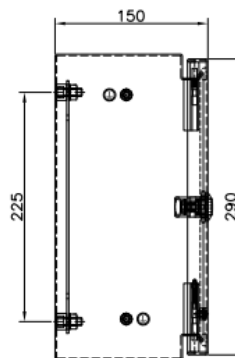

### Mechanical Specifications

<b>External Height</b>	300 mm
<b>External Depth</b>	150 mm
<b>External Width</b>	300 mm
<b>Dimensions</b>	300 mm x 150 mm x 300 mm
<b>Weight</b>	7.42 kg

## Similar Products

Stock No.	Brand	Product Name	Colour	Body Material	Dimensions
7491822	RS PRO	304 Stainless Steel Wall Box	Unpainted	304 Stainless Steel	250 mm x 300 mm x 150 mm
7491838	RS PRO	304 Stainless Steel Wall Box	Unpainted	304 Stainless Steel	300 mm x 300 mm x 150 mm

Additional Information / Installation Diagrams / Illustrations / Accessories

FRONT VIEW

SIDE VIEW

TOP VIEW