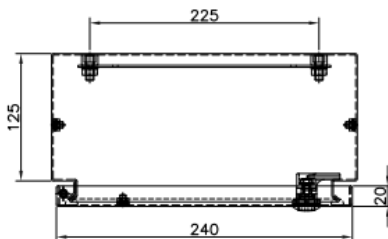

### Mechanical Specifications

<b>External Height</b>	300 mm
<b>External Depth</b>	150 mm
<b>External Width</b>	300 mm
<b>Dimensions</b>	300 mm x 150 mm x 300 mm
<b>Weight</b>	7.42 kg

## Similar Products

Stock No.	Brand	Product Name	Colour	Body Material	Dimensions
7491822	RS PRO	304 Stainless Steel Wall Box	Unpainted	304 Stainless Steel	250 mm x 300 mm x 150 mm
7491838	RS PRO	304 Stainless Steel Wall Box	Unpainted	304 Stainless Steel	300 mm x 300 mm x 150 mm

Additional Information / Installation Diagrams / Illustrations / Accessories

FRONT VIEW

SIDE VIEW

TOP VIEW