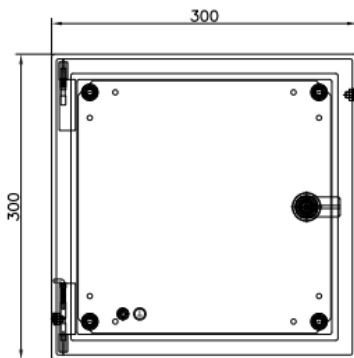

Approvals

Declarations

RoHS Certificate of Compliance

Similar Products

Stock No.	Brand	Product Name	Colour	Body Material	Dimensions
7491822	RS PRO	304 Stainless Steel Wall Box	Unpainted	304 Stainless Steel	250 mm x 300 mm x 150 mm
7491838	RS PRO	304 Stainless Steel Wall Box	Unpainted	304 Stainless Steel	300 mm x 300 mm x 150 mm

Additional Information / Installation Diagrams / Illustrations / Accessories

FRONT VIEW