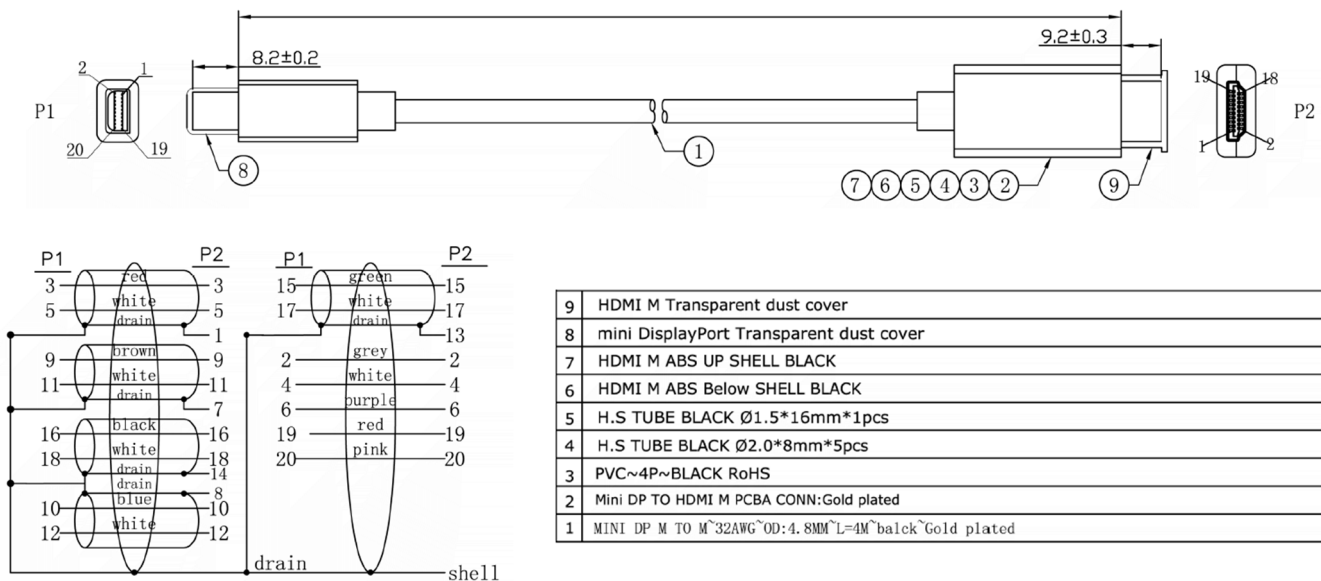

Datasheet

RS PRO 1 mtr Mini DisplayPort Male to HDMI Male Cable

Stock number: 182-8799

EN

Our RS PRO 1 metre Mini DisplayPort to HDMI cable comes with a 20 pin male mini DP connector.

The connector hoods are made from black PVC and come with dust caps to protect the connectors, and a strain relief on the end of the hood to support the cable.

HDMI is possibly the most common display connection on the market which can be found on devices ranging from PC's, Bluray players, games consoles and more.