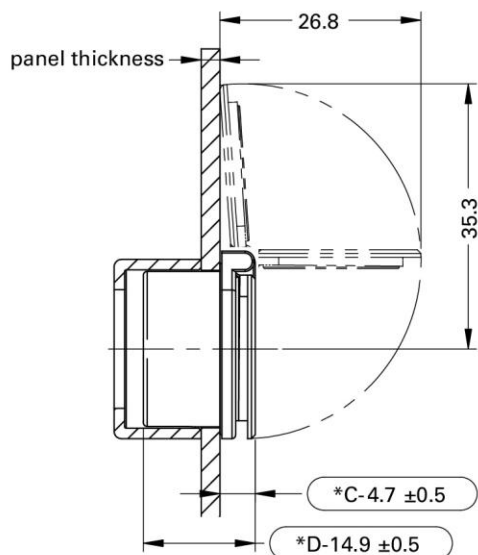

Product Datasheet

16mm Protection Cap

Switch 16mm Flip guard 180 Degree Round

Product Specifications:

Material	Cover	Plastic
	Base	Plastic
	Fixing bow	Plastic
	Gasket	Rubber
Mounting hole	Φ21 mm (Flush mounted)	
Optics	Transparent	
180° Opening, Spring return		

16mm protection cap

Square flush mounted (180°)

Hole Dia