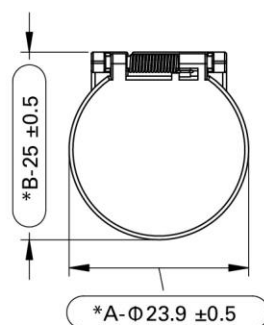

Product Datasheet

16mm Protection Cap

Switch 16mm Flip guard 180 Degree Round

Product Specifications:

Material	Cover	Plastic
	Base	Plastic
	Fixing bow	Plastic
	Gasket	Rubber
Mounting hole	Φ21 mm (Flush mounted)	
Optics	Transparent	
180° Opening, Spring return		

16mm protection cap

Square flush mounted (180°)

Hole Dia