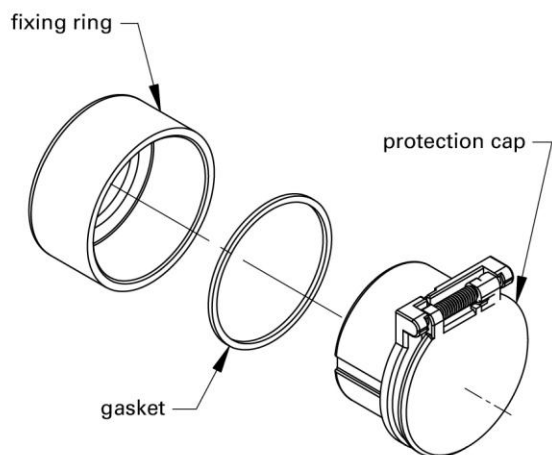

Product Datasheet

16mm Protection Cap

Switch 16mm Flip guard 180 Degree Round

Product Specifications:

Material	Cover	Plastic
	Base	Plastic
	Fixing bow	Plastic
	Gasket	Rubber
Mounting hole	Φ21 mm (Flush mounted)	
Optics	Transparent	
180° Opening, Spring return		

16mm protection cap

Square flush mounted (180°)

Hole Dia