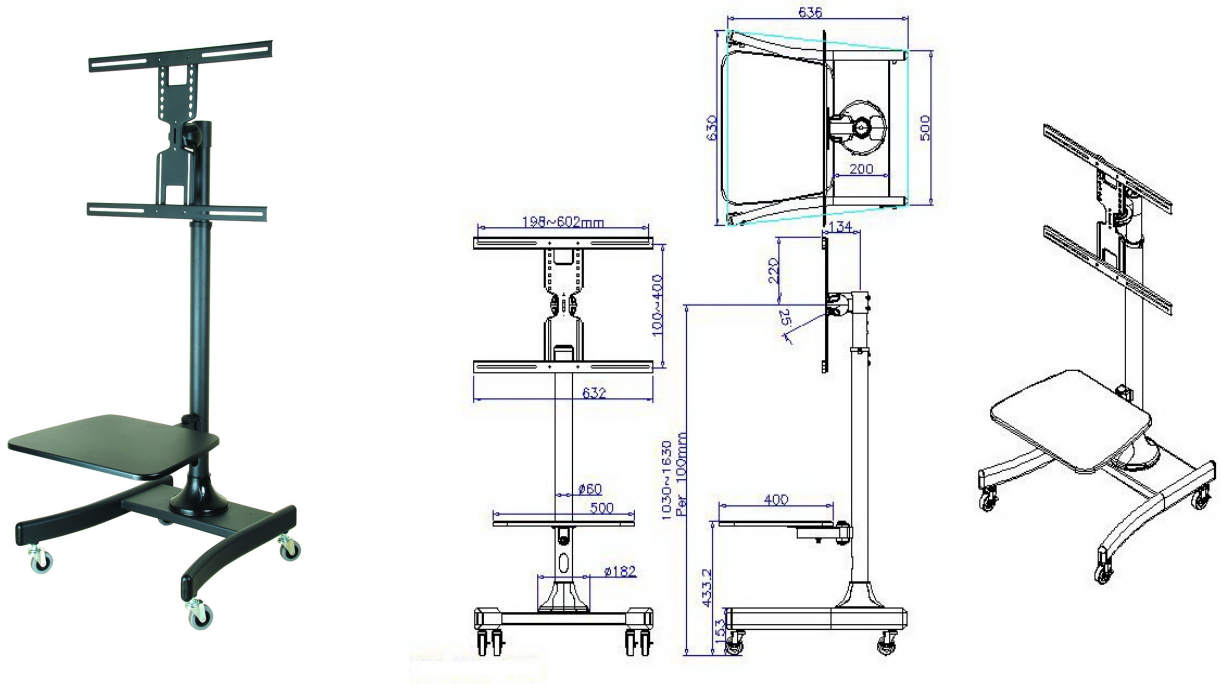

Datenblatt - Fiche technique - Data sheet

176-3382

VALUE LCD/TV-Rollständer, schwarz

VALUE Support LCD/TV sur roues, noir

VALUE LCD/TV Mobile Cart

Item no.: 176-3382
VALUE Mobile TV/Presentation Cart, black color

Features:

- Weight capacity: Max. 35kgs
- Meets VESA standard max 600*400mm
- The height of TV can be adjustable
- Holds LCD TV or Plasma TV up 35kgs for most TV from 27" to 47"
- With a platform for DVD player
- With 4pcs lockable wheels and allows easy movement
- Material: steel

Enable 3D View