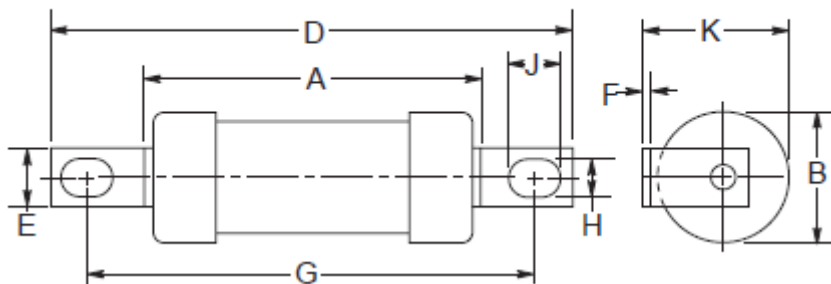

Datasheet

Industrial HRC Fuse

RS Stock number 521-2573

Dimensional Data:

Dimensions - mm

S/N	Amp Rating	Pre-arcing	Total @ 415V	Total @ 550V	Nom Watts Loss	Rated Voltage	A	B	D	E	F	G	H	J	K
5212567	6	28	100	115	1.8	550AC	35.0	13.7	85.0	8.7	1.2	73.0	5.5	8.0	14.5
5212573	10	125	400	500	2.1	550AC	35.0	13.7	85.0	8.7	1.2	73.0	5.5	8.0	14.5
5212589	16	120	470	750	1.8	550AC	35.0	13.7	85.0	8.7	1.2	73.0	5.5	8.0	14.5
5212595	20	260	1100	1700	1.8	550AC	35.0	13.7	85.0	8.7	1.2	73.0	5.5	8.0	14.5
5212618	25	570	2300	2500	2	550AC	35.0	13.7	85.0	8.7	1.2	73.0	5.5	8.0	14.5
5212624	32	710	3000	5000	2.9	550AC	35.0	13.7	85.0	8.7	1.2	73.0	5.5	8.0	14.5

Time-Current Characteristic Curve (Full Size Curves Available)