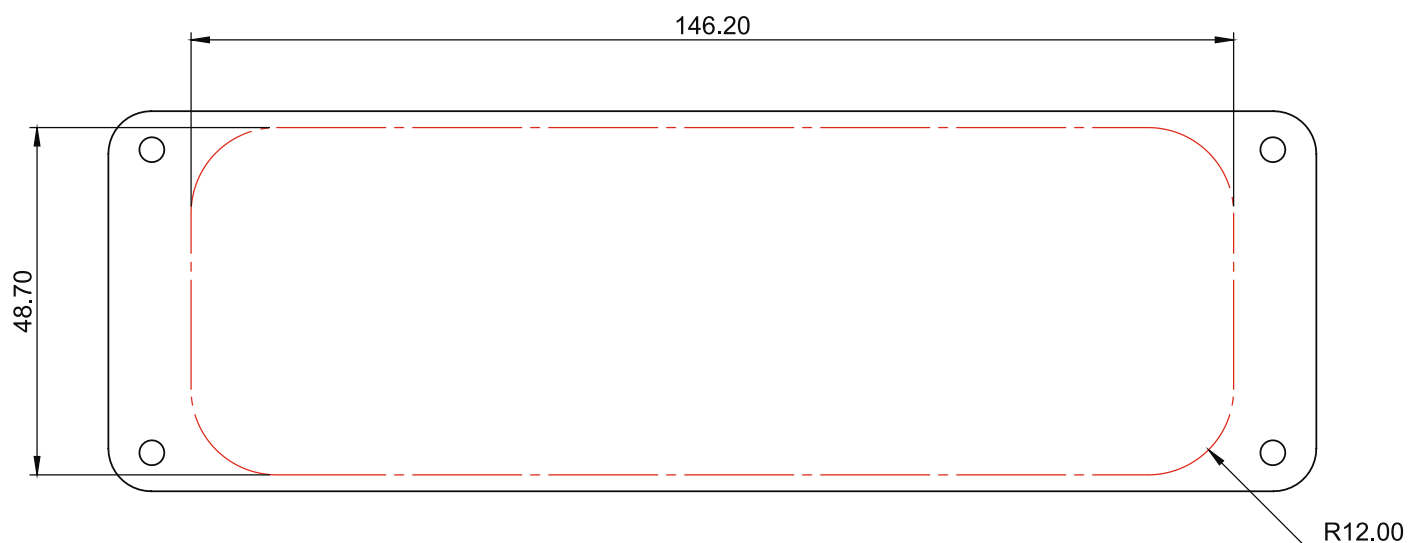

Datasheet

RS PRO - Plastic Bezel

Stock number: 195-1524

EN

Features:

- Plastic bezel for use with extruded aluminium case. Supplied with screw caps.
- Provides a cosmetic finish.

Datasheet

Product Description:

RS PRO - Plastic Bezel

Brought to you by RS Pro, plastic bezel for use with extruded aluminium case. Supplied with screw caps. Provides a cosmetic finish to the case.

For use with the following part numbers:

195-1517, 195-1526, 195-1527, 195-1548, 195-1549, 195-1550

Specifications:

Material	ABS
Finish	Black
Weight	18g