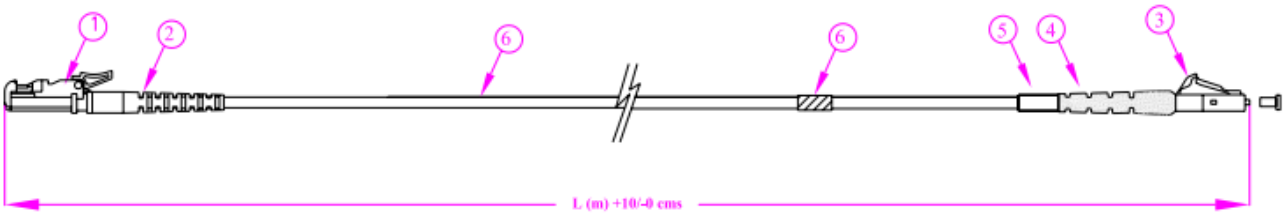

## Fibre Optic Cable Assembly

RS Stock number 536-8395

### Dimensions (mm)

No.	Description	QTY
1	E2000 Connector	1
2	E2000 Boot	1
3	LC Simplex Connector	1
4	LC Boot	1
5	LC Heat Shrink Tube	1
6	Identification Label	1
7	1.6mm Simplex Cable	1

### Optical Performance

Multimode :(@ 1300mm)  
 Max IL : 0.30dB Typical: 0.20dB  
 Singlemode: (@1310mm and/or 1550mm)  
 E-2000: Max. IL-0.30dB  
 Typical: 0.20dB  
 Return Loss: >50dB  
 RoHS Compliant  
 Coiling Diameter: Coiling Diameter of the Patchcord shall be greater than 200mm